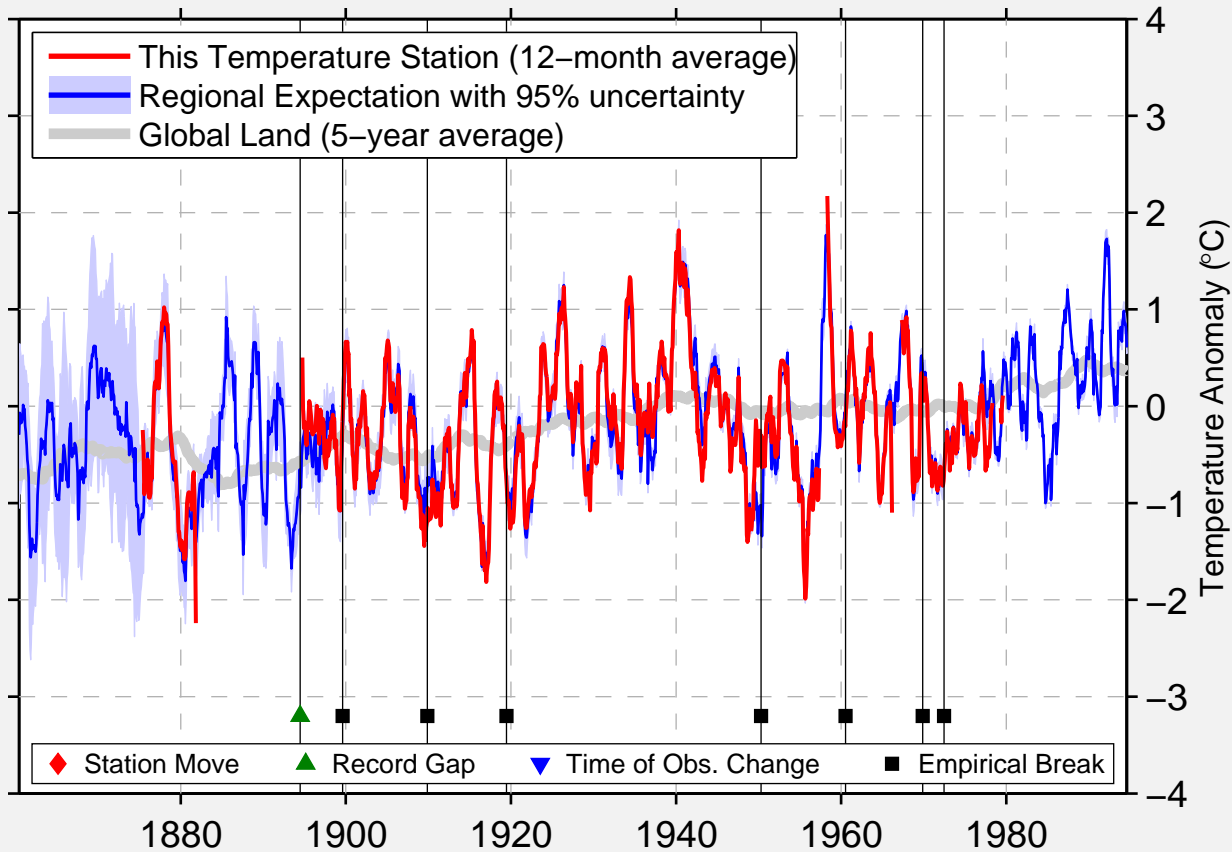

NEW WESTMINSTER BC CANADA

49.220 N, 122.930 W (Canada)

Data Quality Controlled and Aligned at Breakpoints

Berkeley Earth