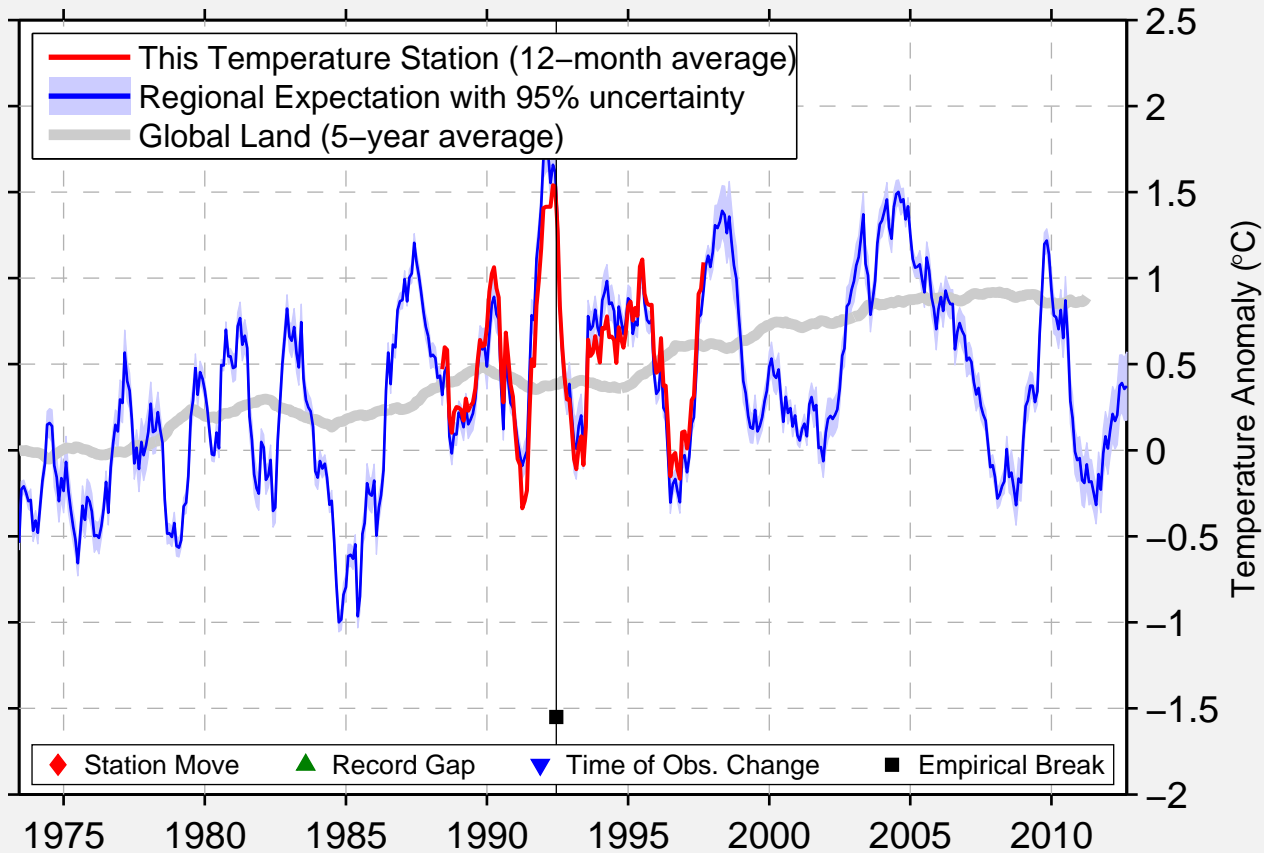

BURNABY METROTOWN

49.220 N, 123.000 W (Canada)

◆ Station Move ▲ Record Gap ▼ Time of Obs. Change ■ Empirical Break

Data Quality Controlled and Aligned at Breakpoints

Berkeley Earth