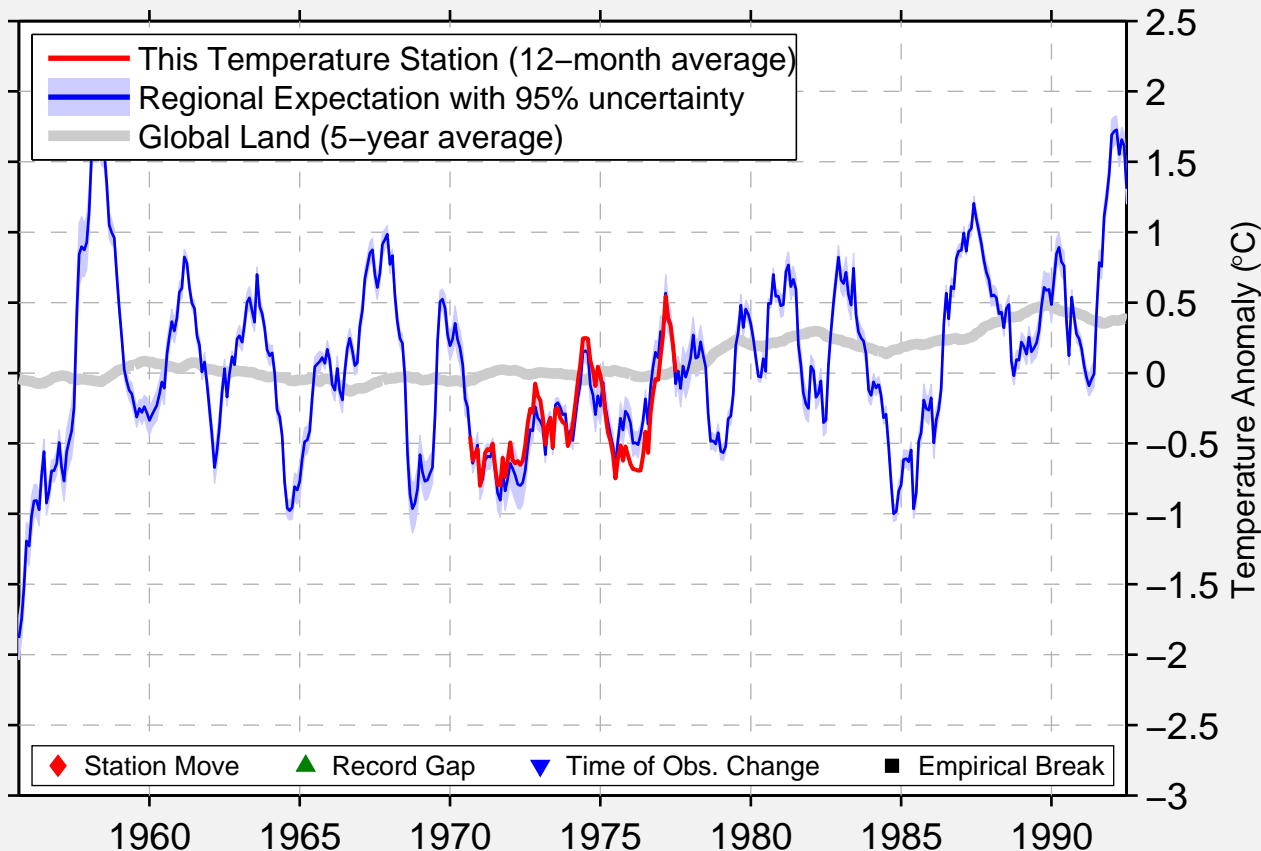

# VANCOUVER OAK 53

49.220 N, 123.130 W (Canada)

Data Quality Controlled and Aligned at Breakpoints

Berkeley Earth