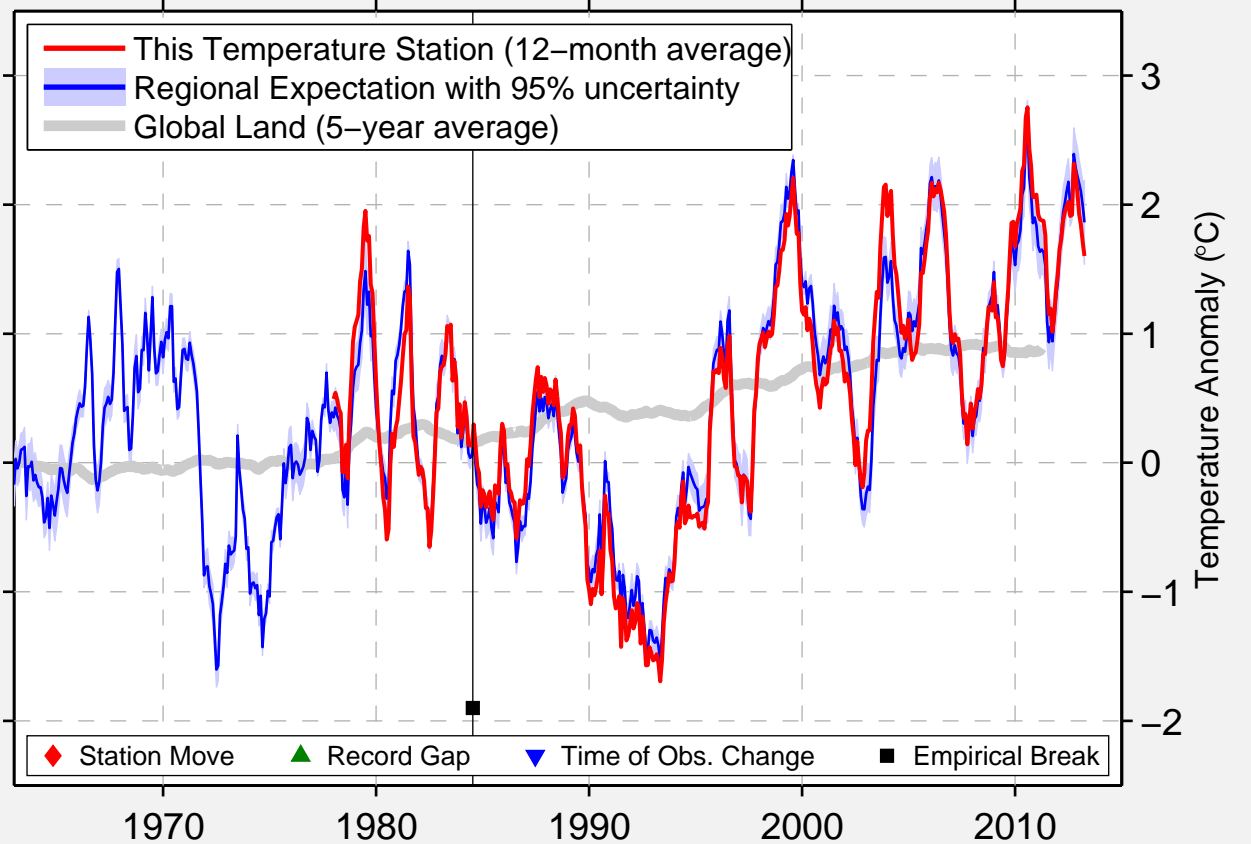

DEER LAKE ARPT

49.217 N, 57.400 W (Canada)

◆ Station Move ▲ Record Gap ▼ Time of Obs. Change ■ Empirical Break