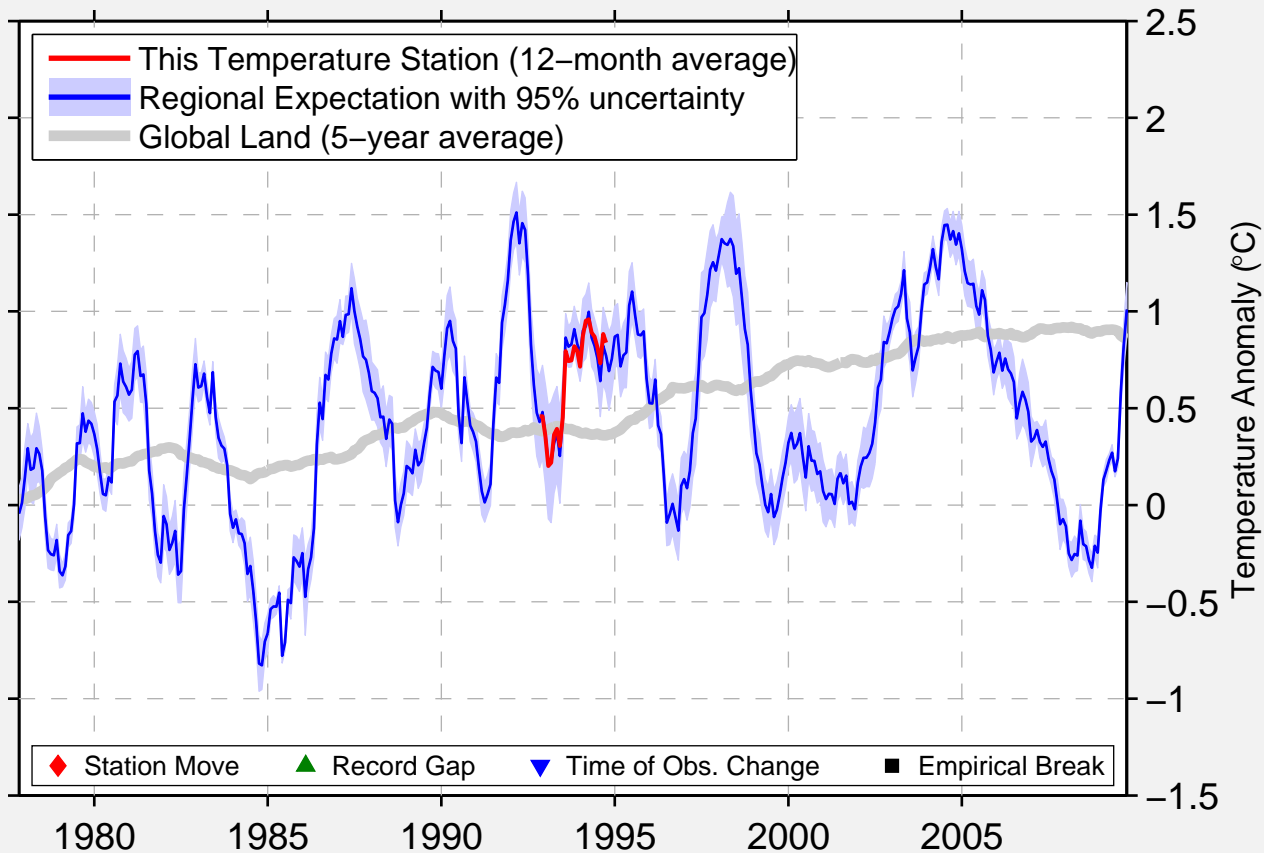

ENTRANCE ISL.(CS)

49.217 N, 123.800 W (Canada)

Data Quality Controlled and Aligned at Breakpoints

Berkeley Earth