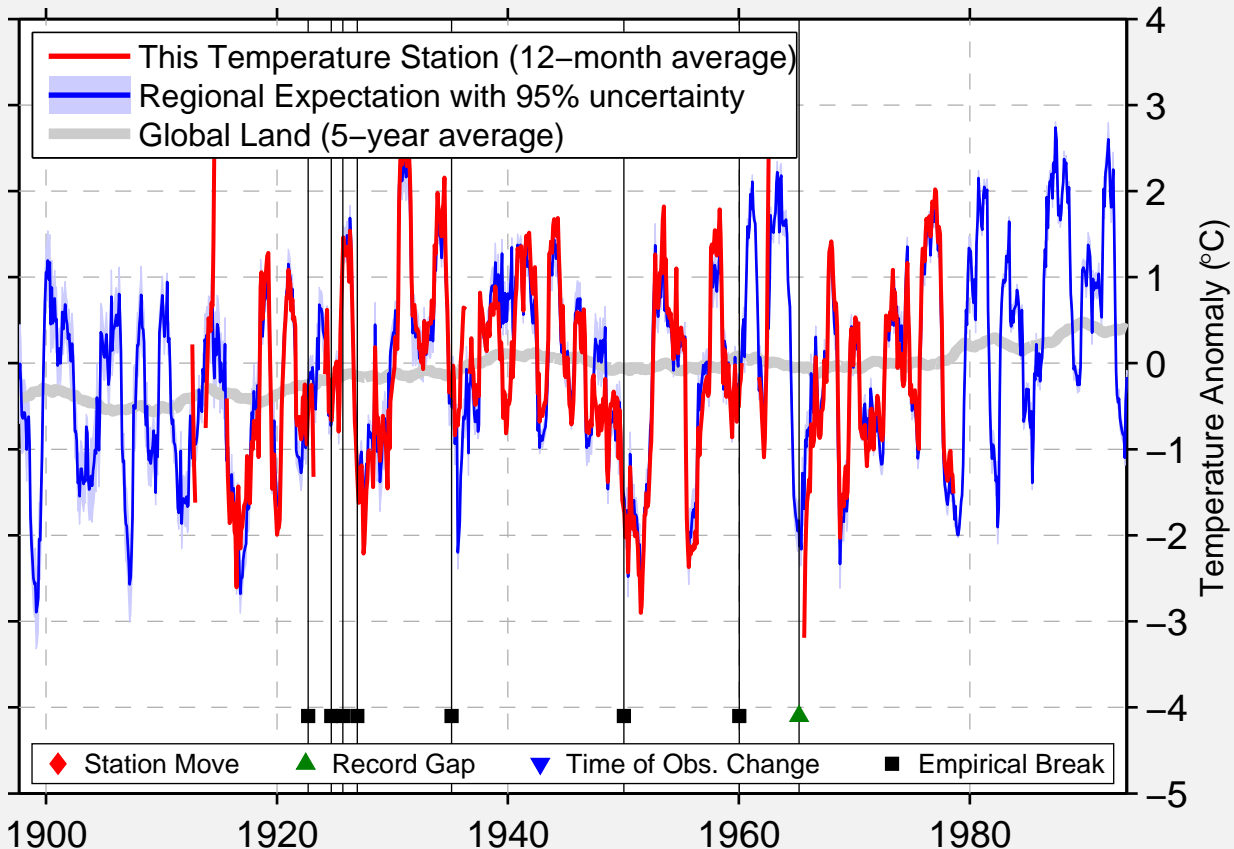

NASHLYN,SA

49.200 N, 109.520 W (Canada)

Data Quality Controlled and Aligned at Breakpoints

Berkeley Earth