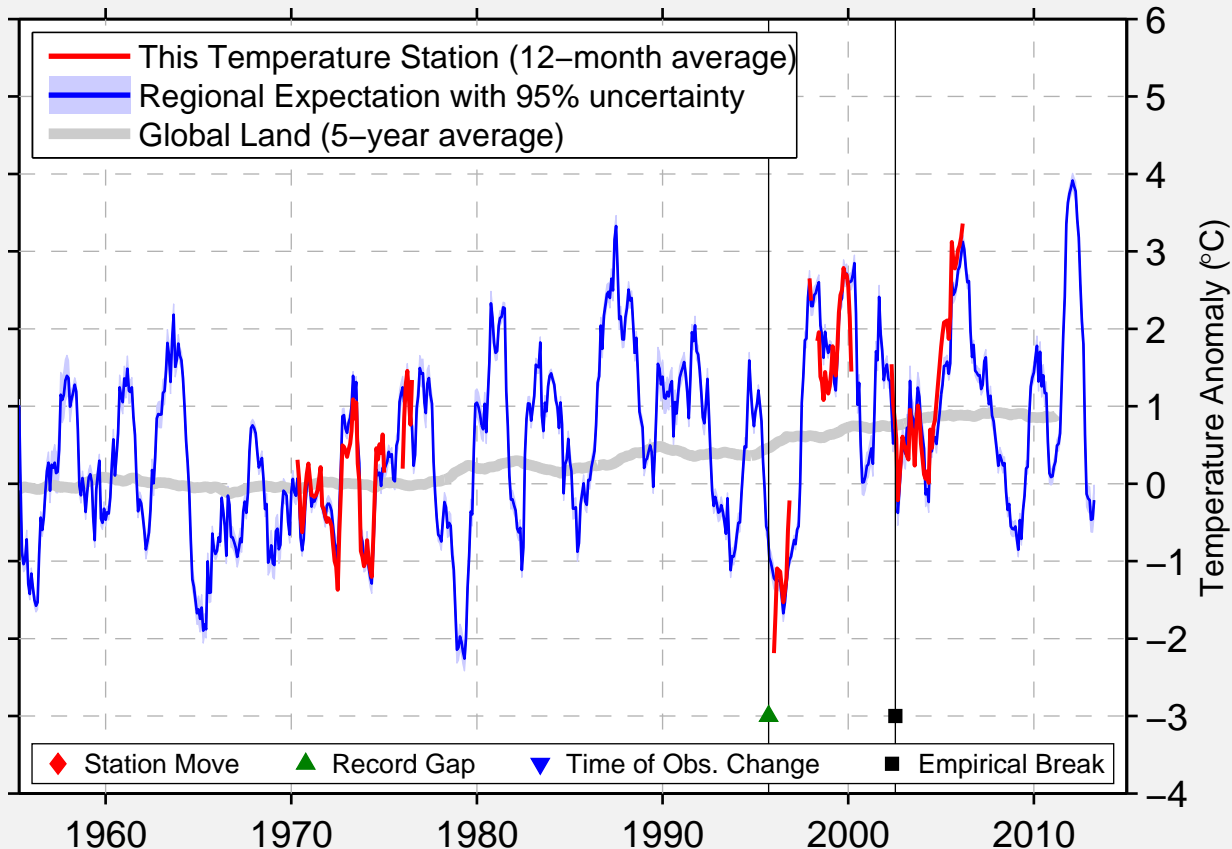

KILLARNEY

49.180 N, 99.650 W (Canada)

Data Quality Controlled and Aligned at Breakpoints

Berkeley Earth