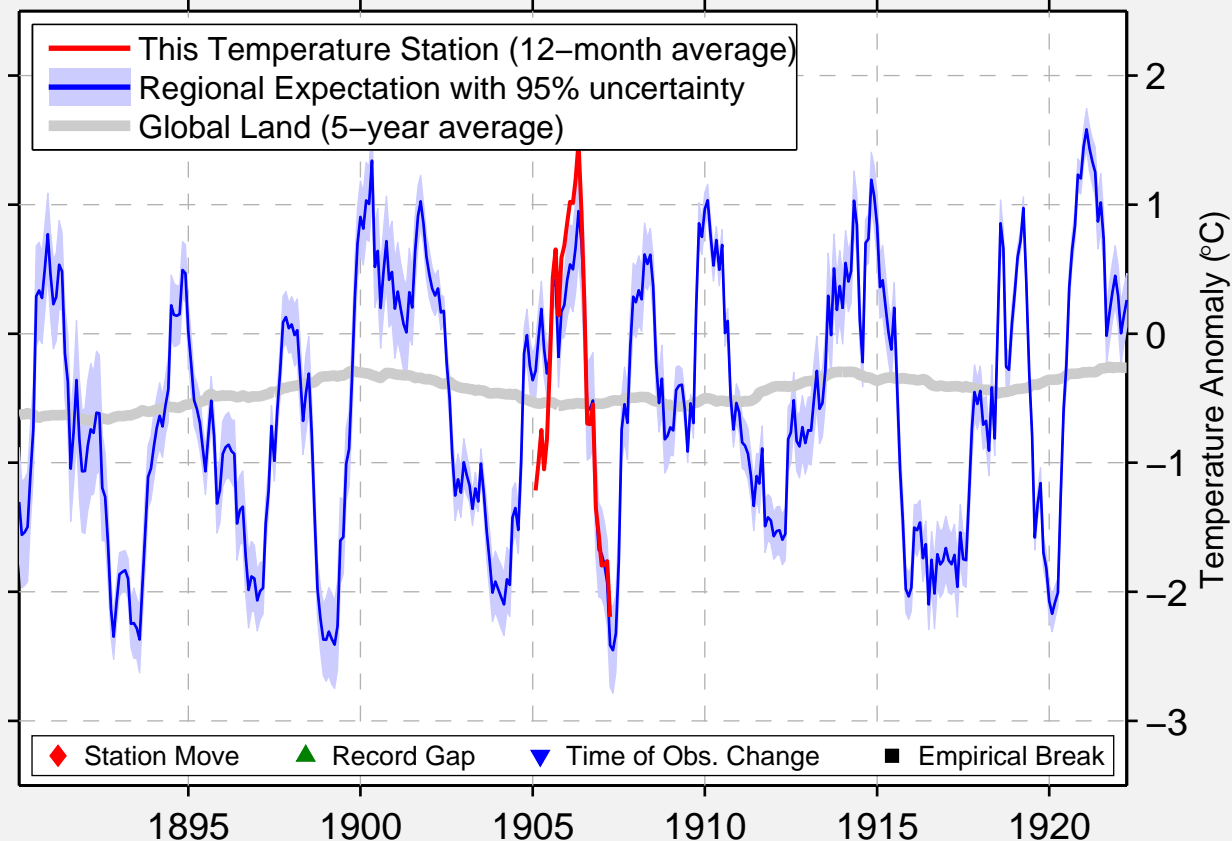

# TURTLE MOUNTAIN

49.180 N, 100.330 W (Canada)

Data Quality Controlled and Aligned at Breakpoints

Berkeley Earth