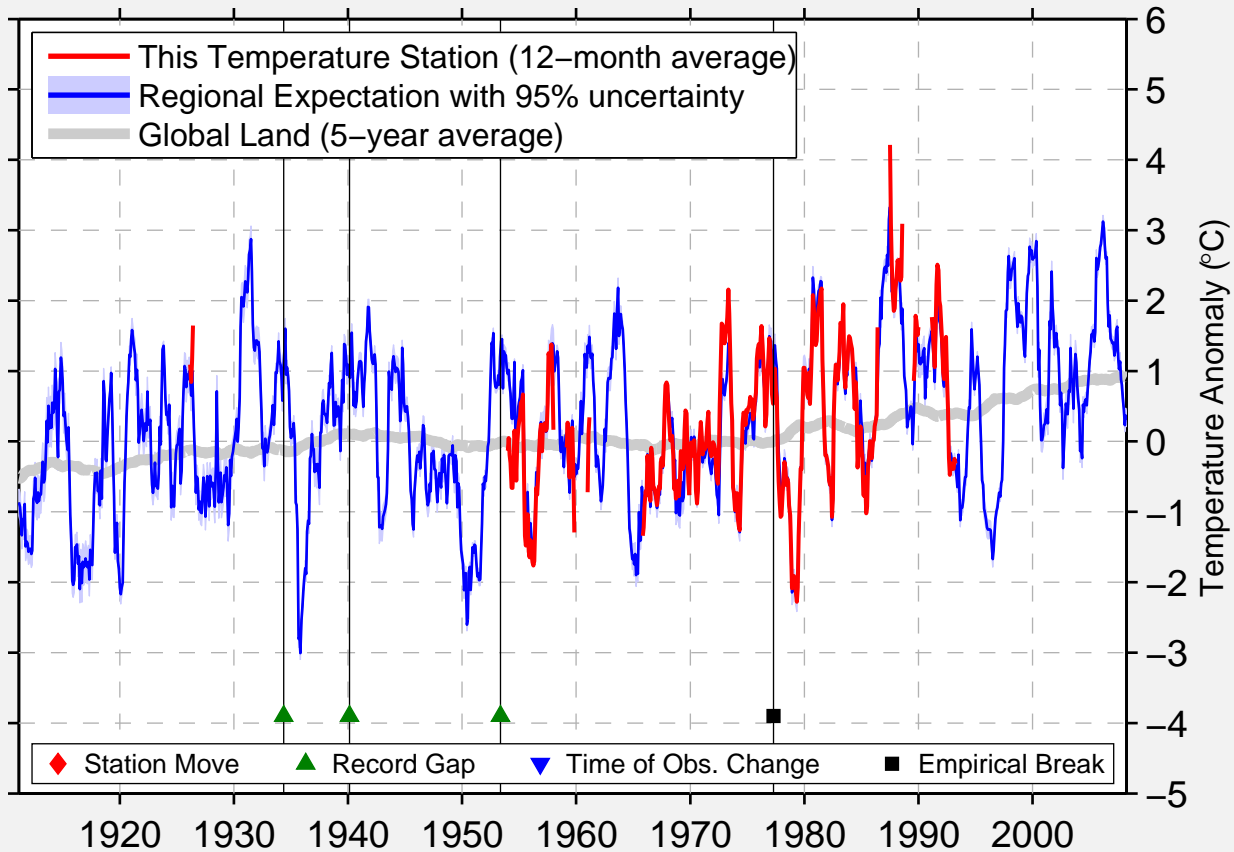

DELORAINE

49.180 N, 100.500 W (Canada)

Data Quality Controlled and Aligned at Breakpoints

Berkeley Earth