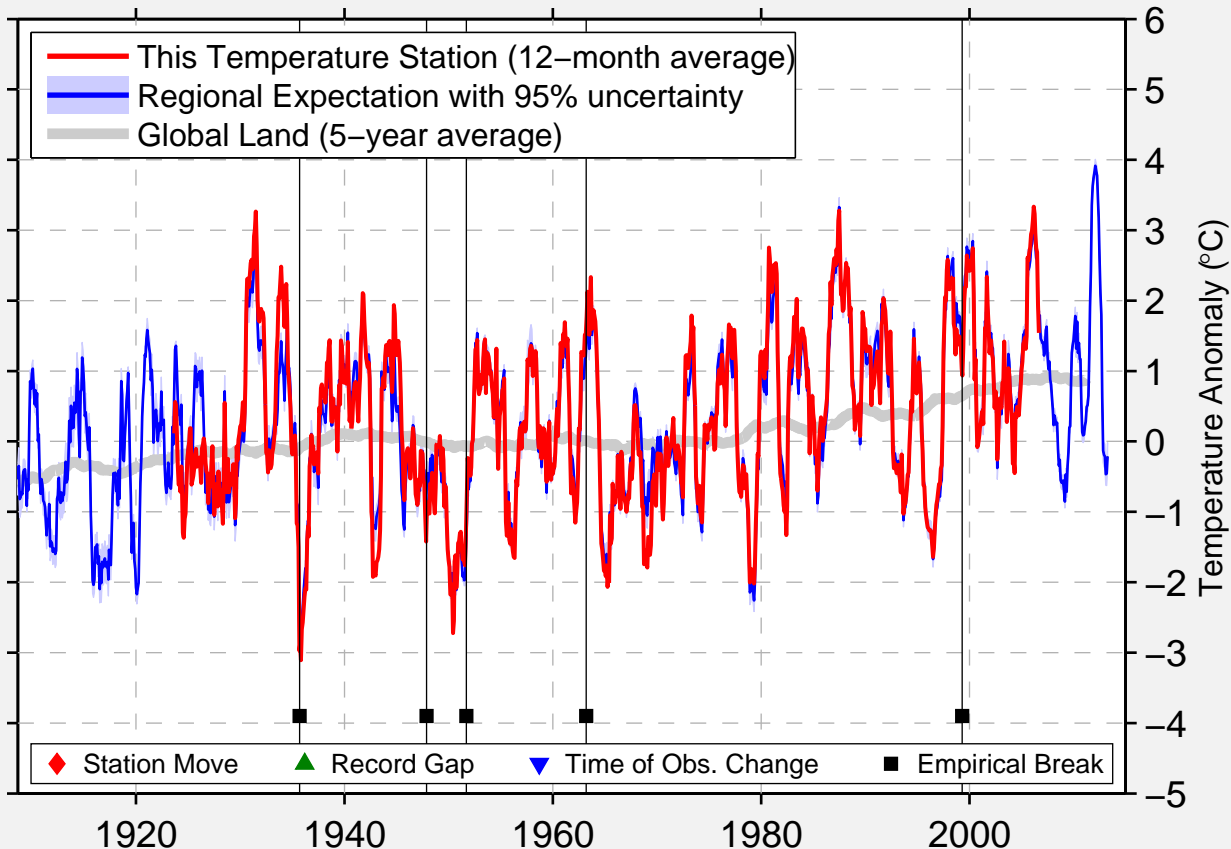

PIERSON, MA

49.180 N, 101.270 W (Canada)

Data Quality Controlled and Aligned at Breakpoints

Berkeley Earth