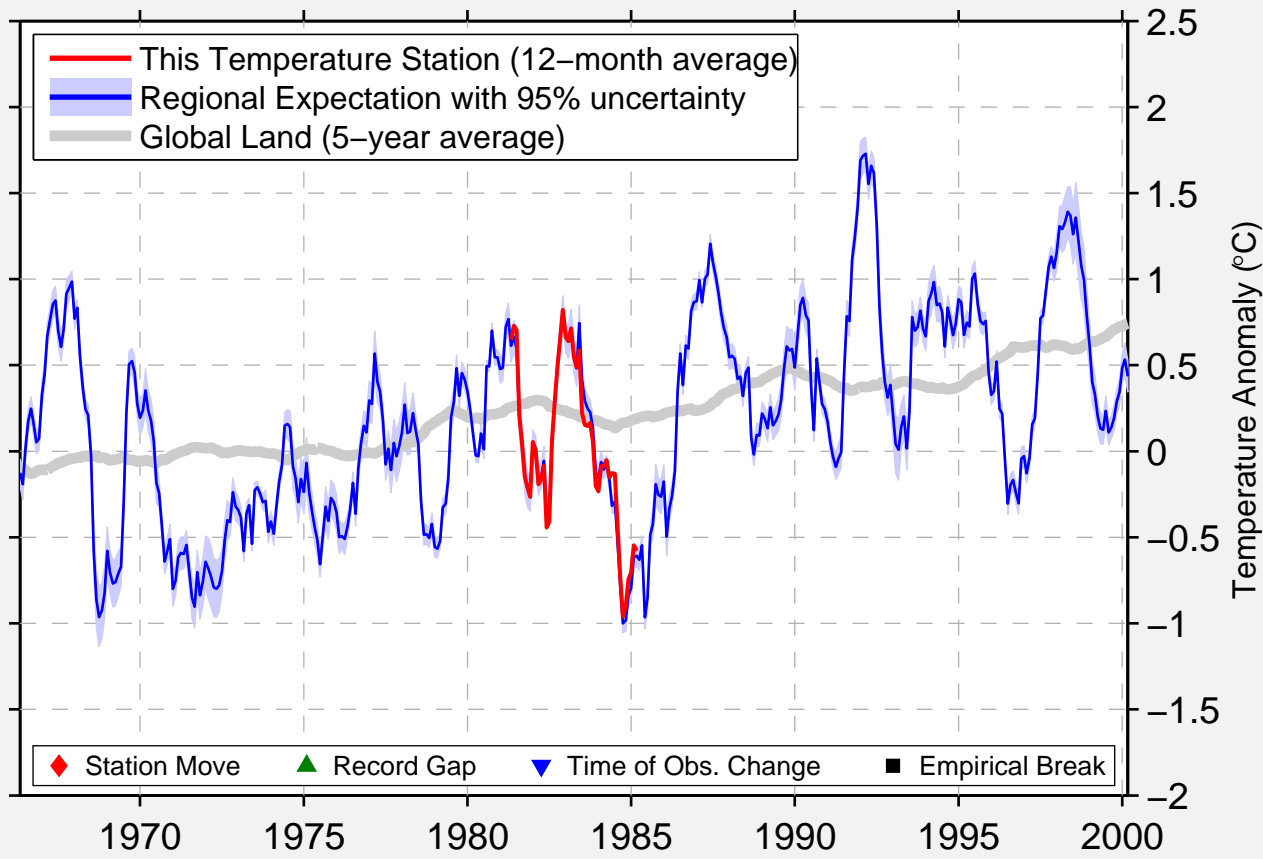

# CHILLIWACK CITY

49.180 N, 121.950 W (Canada)

Data Quality Controlled and Aligned at Breakpoints

Berkeley Earth