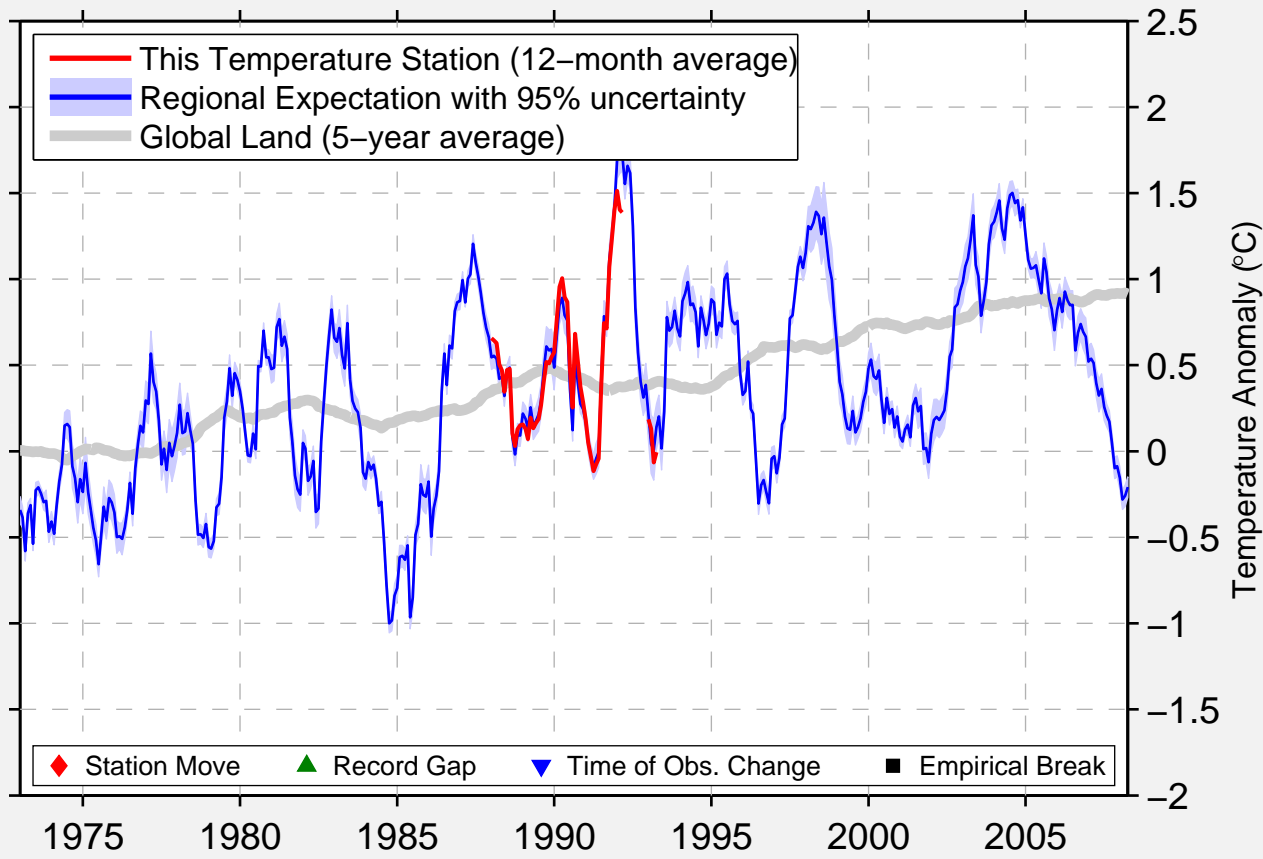

SURREY 99A AVE

49.180 N, 122.850 W (Canada)

Data Quality Controlled and Aligned at Breakpoints

Berkeley Earth