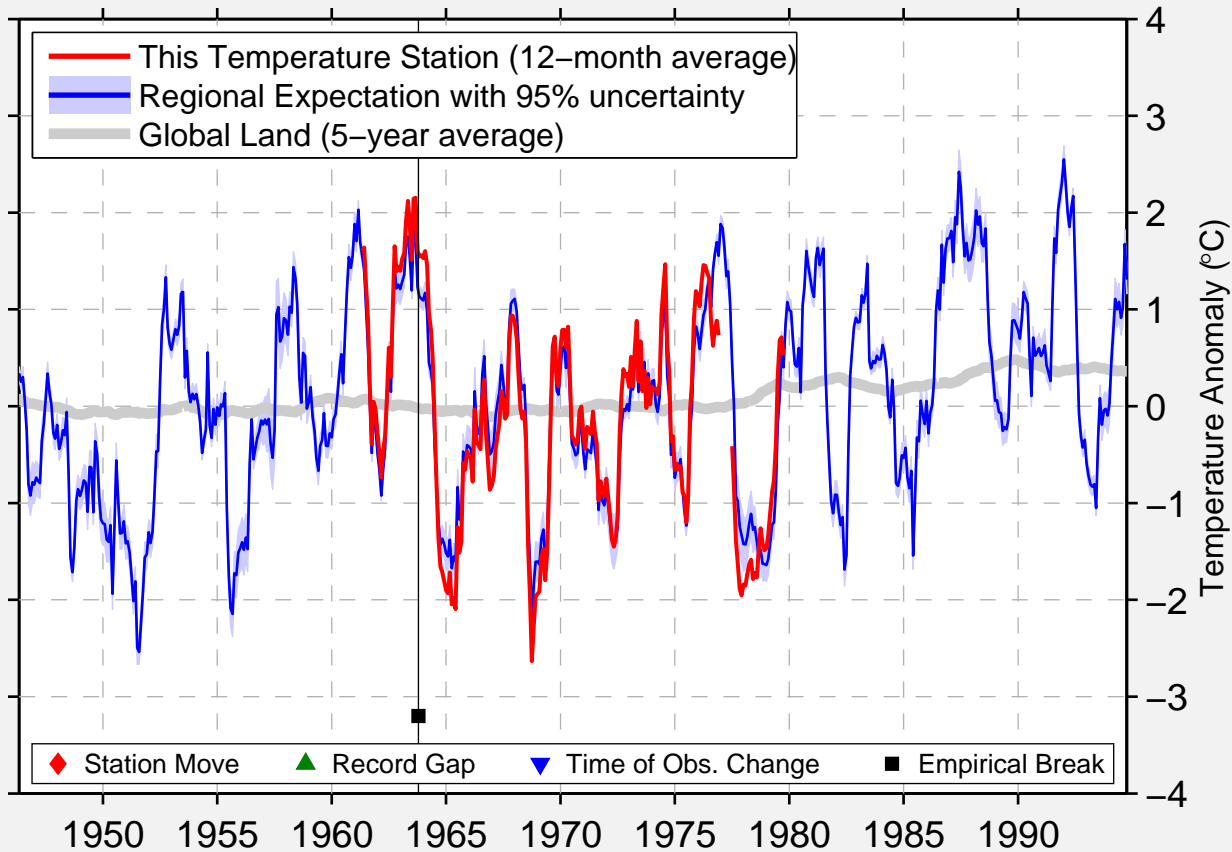

MILK RIVER

49.170 N, 111.530 W (Canada)

Data Quality Controlled and Aligned at Breakpoints

Berkeley Earth