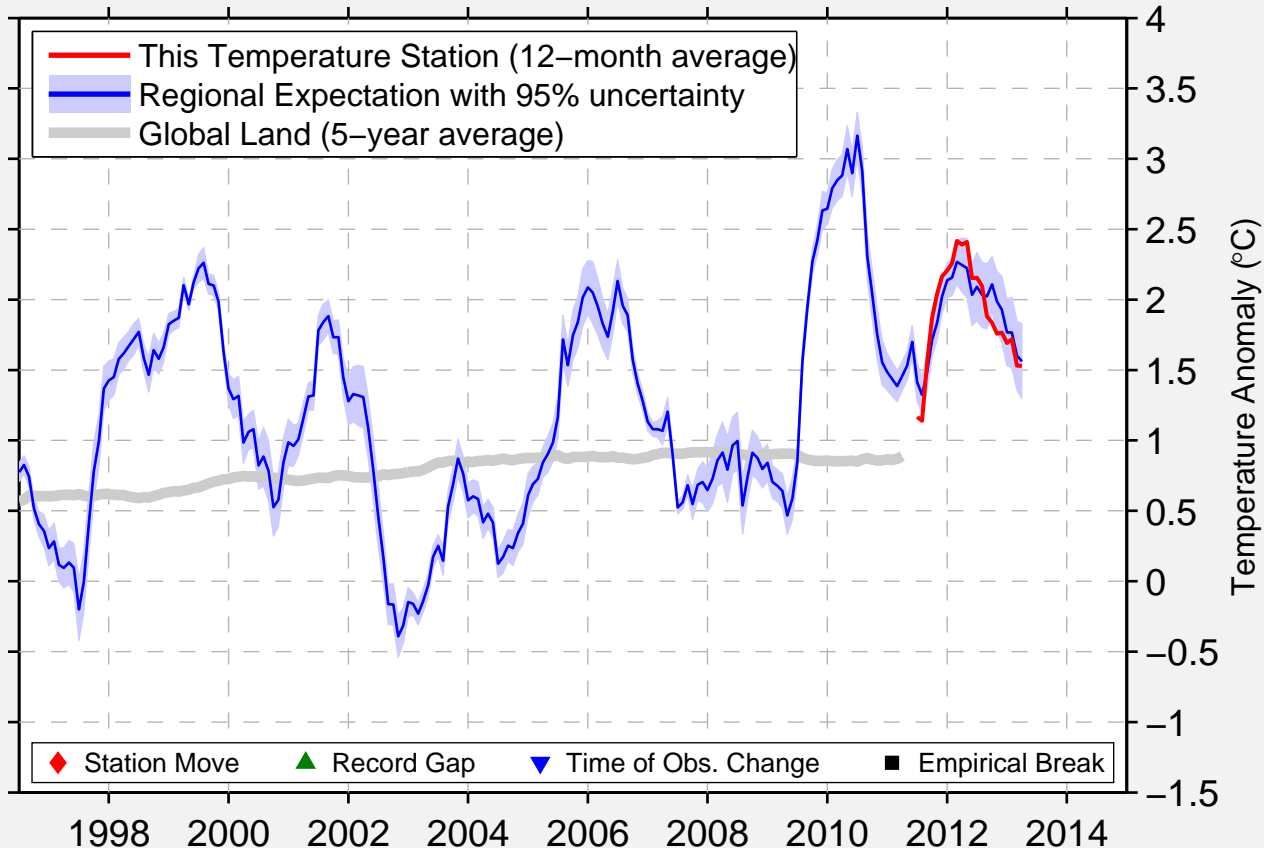

ST LEONARD AP

49.150 N, 67.833 W (Canada)

Data Quality Controlled and Aligned at Breakpoints

Berkeley Earth