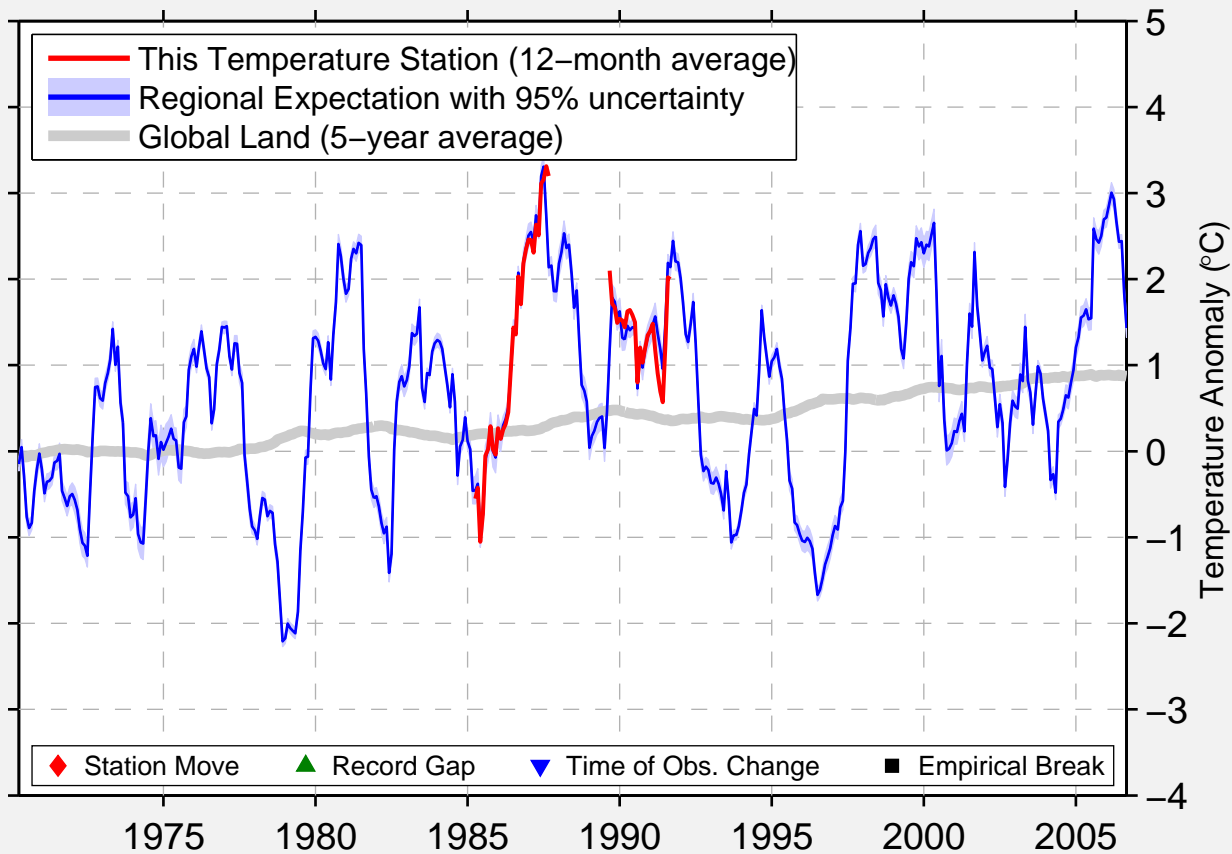

# OUNGRE

49.150 N, 103.750 W (Canada)

Data Quality Controlled and Aligned at Breakpoints

Berkeley Earth