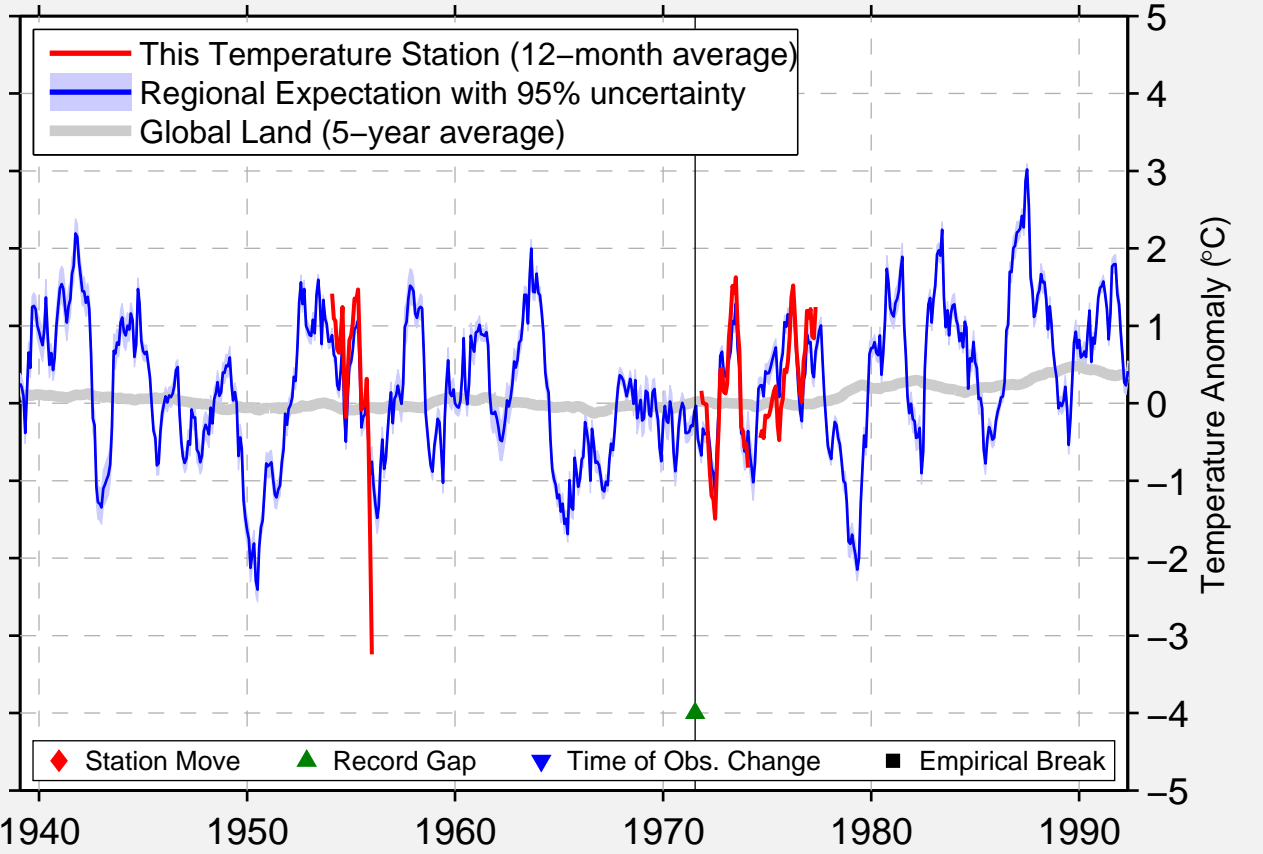

VITA

49.130 N, 96.570 W (Canada)

Data Quality Controlled and Aligned at Breakpoints

Berkeley Earth