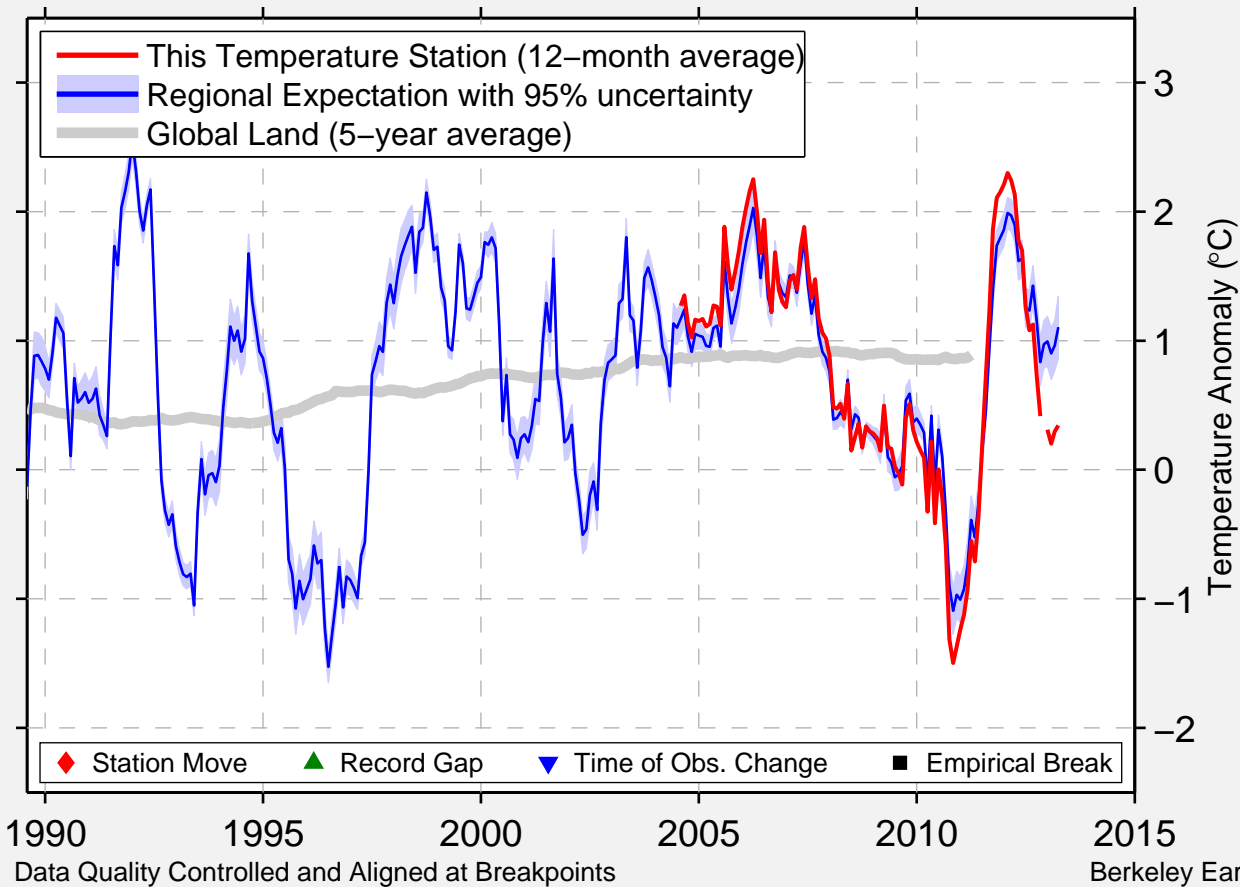

MASINASIN AGDM

49.130 N, 111.660 W (Canada)

Data Quality Controlled and Aligned at Breakpoints

Berkeley Earth