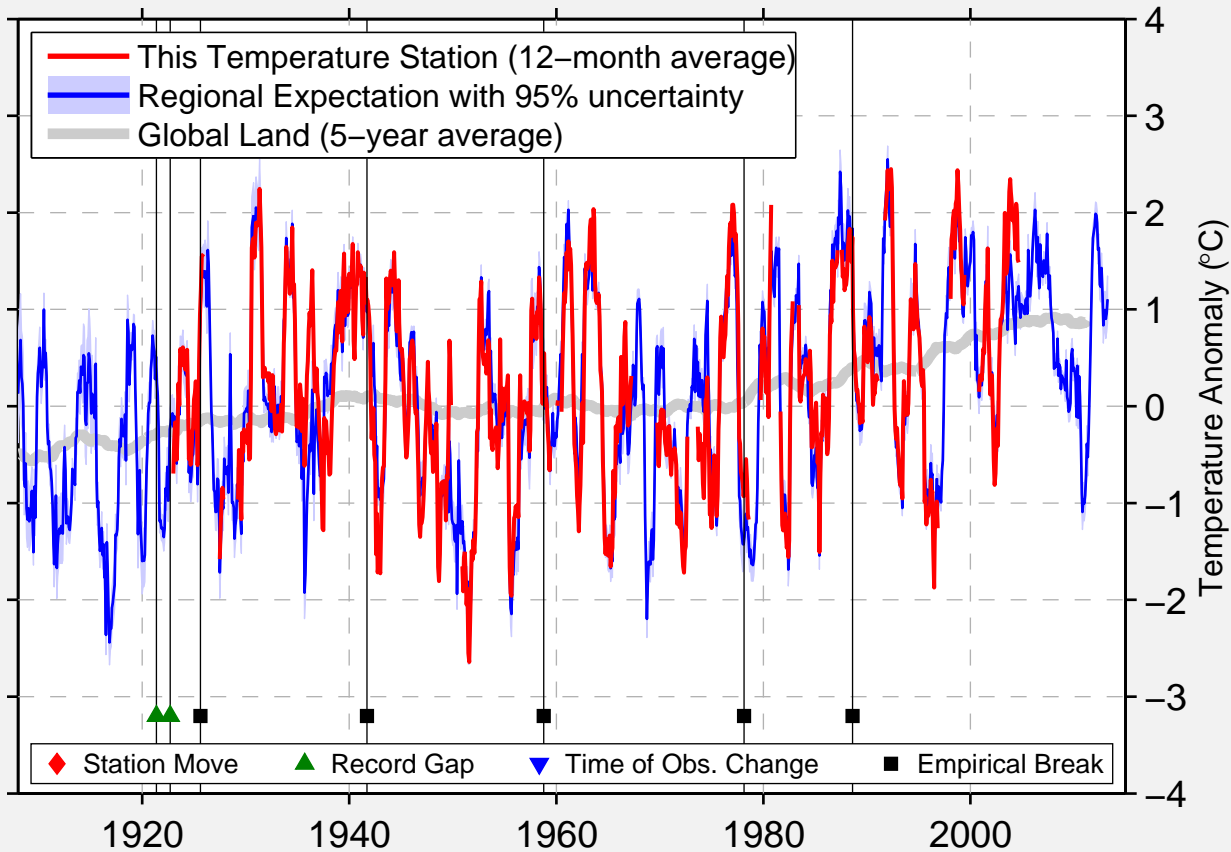

CARDSTON

49.130 N, 113.250 W (Canada)

Data Quality Controlled and Aligned at Breakpoints

Berkeley Earth