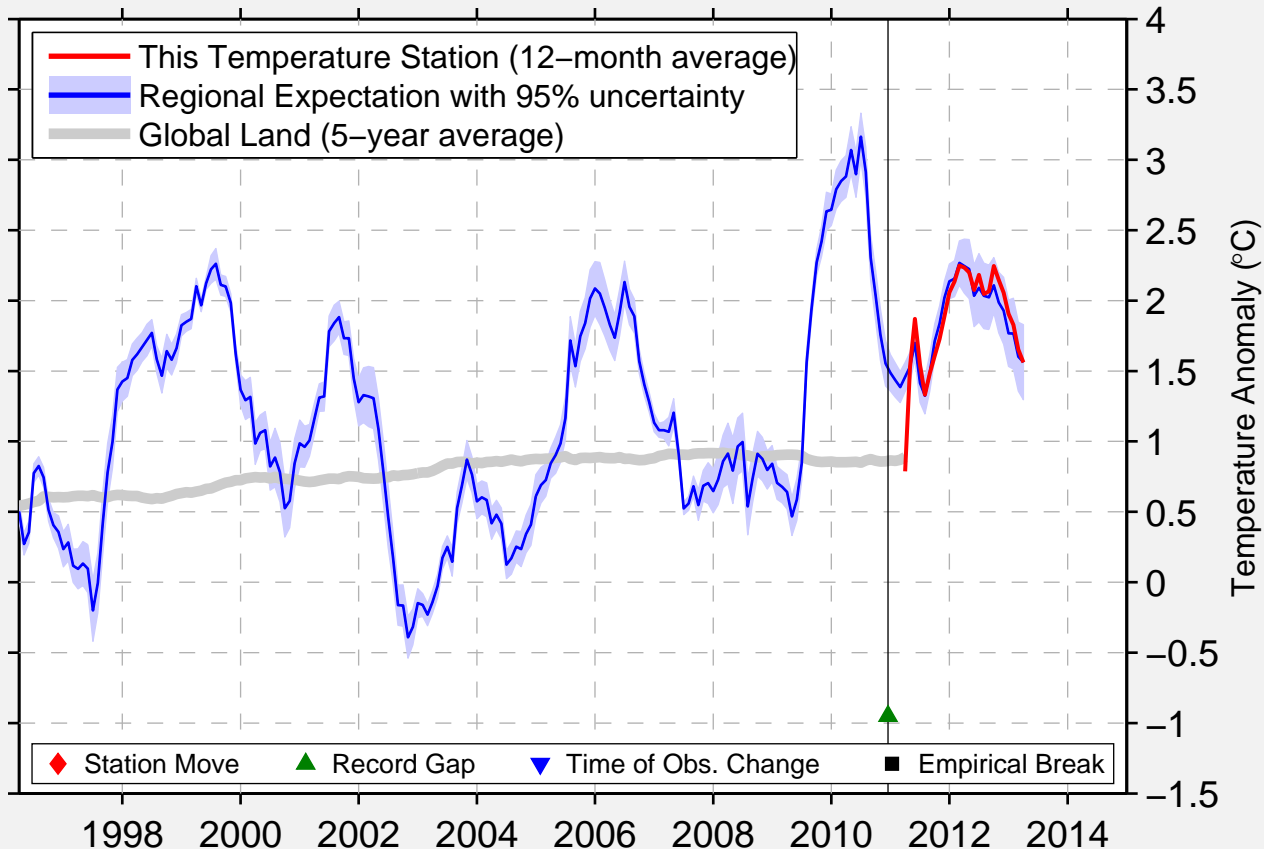

BAIE-COMEAU, QUE

49.124 N, 68.202 W (Canada)

Data Quality Controlled and Aligned at Breakpoints

Berkeley Earth