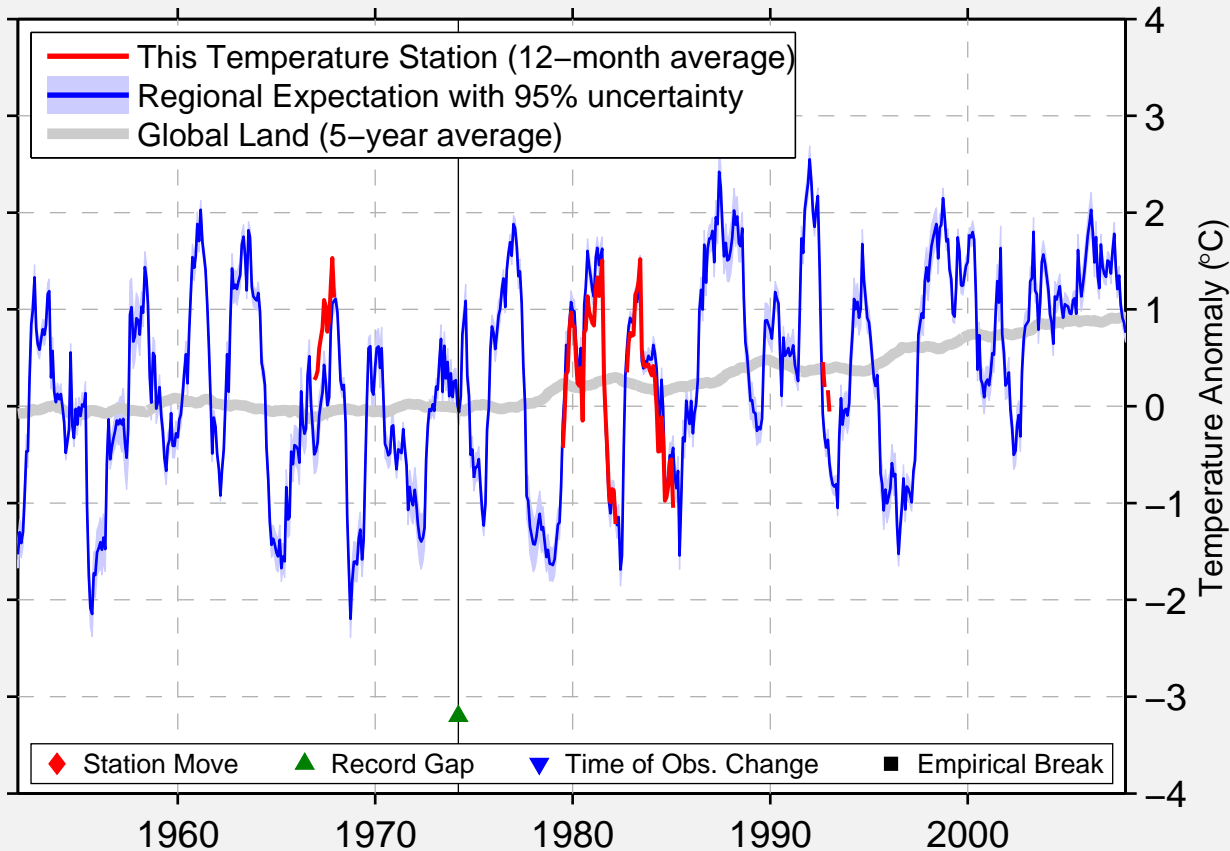

# WATERTON RIVER CABIN

49.120 N, 113.830 W (Canada)

Data Quality Controlled and Aligned at Breakpoints

Berkeley Earth