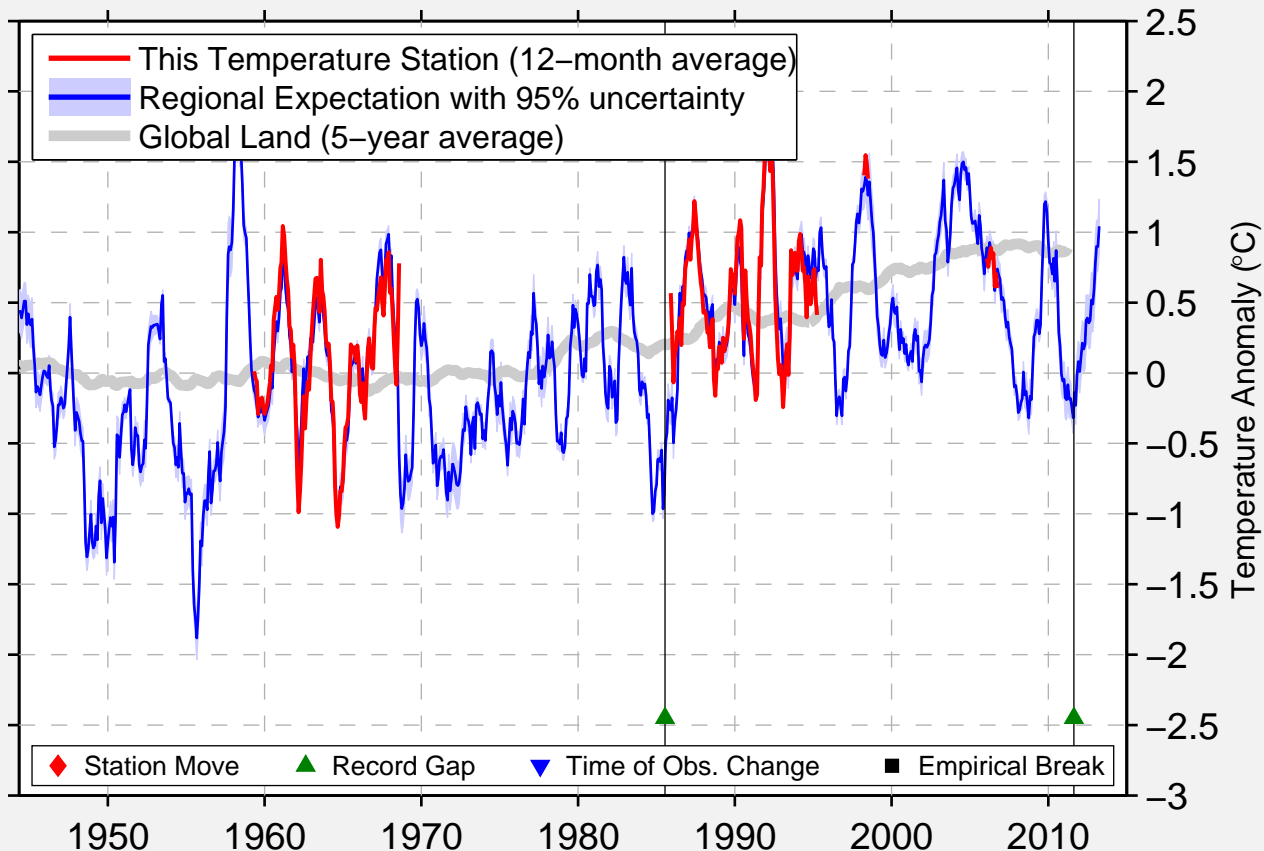

SUMAS CANAL

49.120 N, 122.120 W (Canada)

Data Quality Controlled and Aligned at Breakpoints

Berkeley Earth