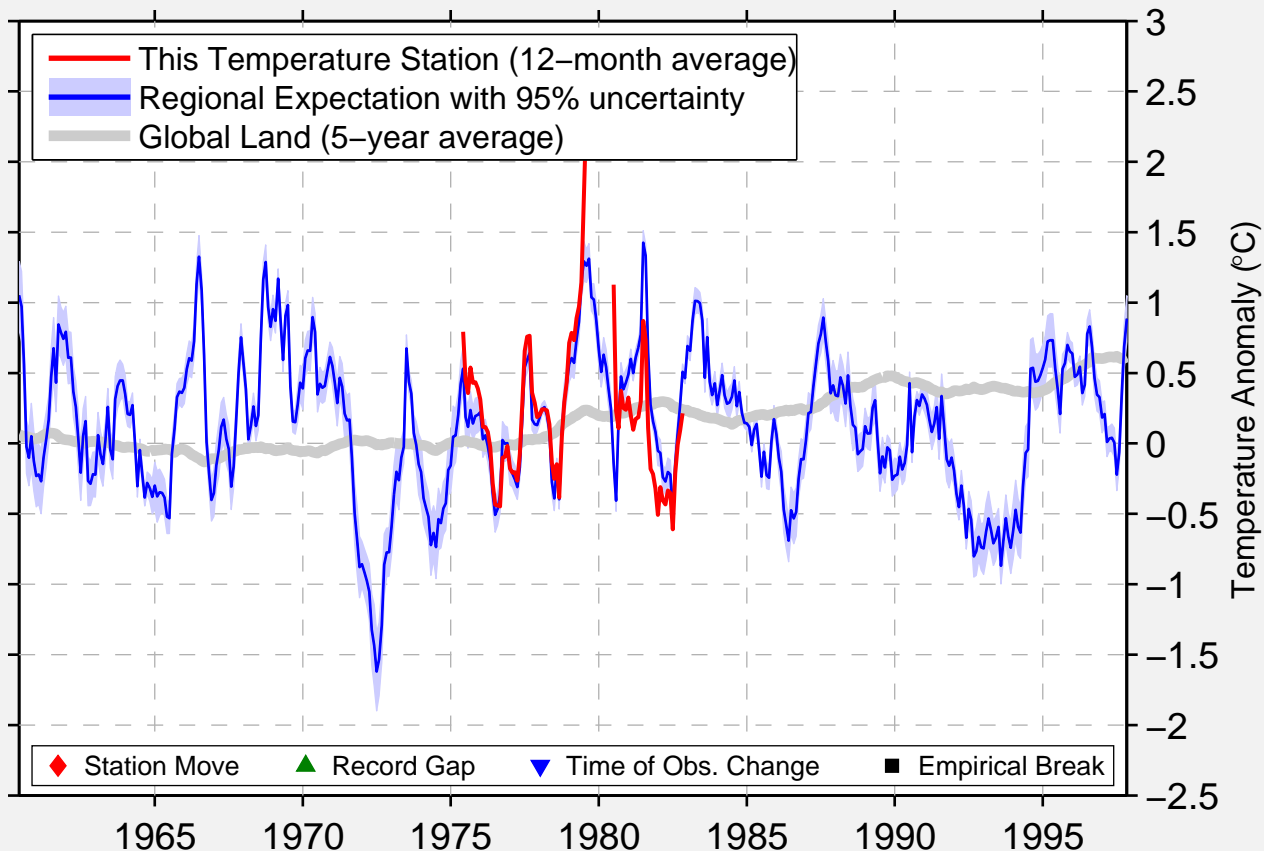

CAP CHAT DELVAL

49.100 N, 66.700 W (Canada)

Data Quality Controlled and Aligned at Breakpoints

Berkeley Earth