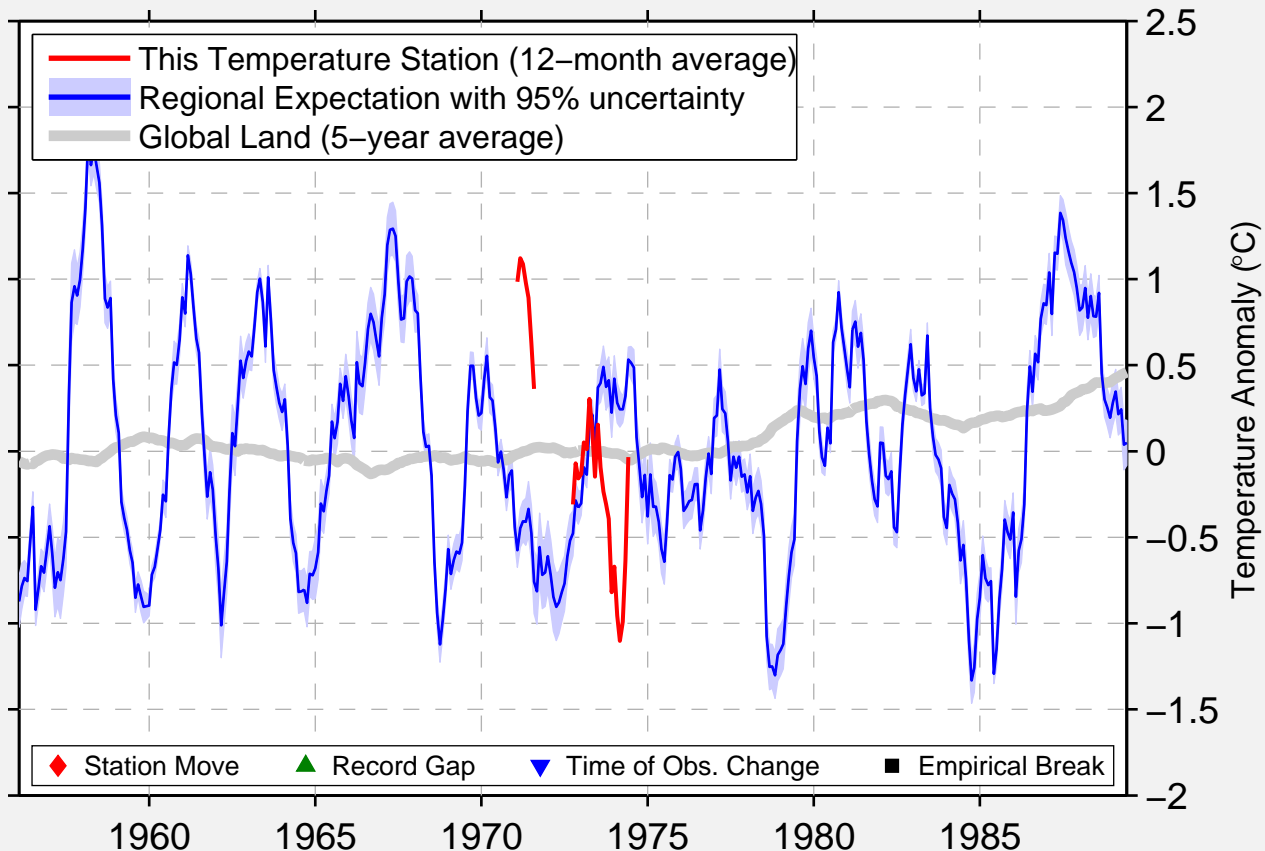

GRAND FORKS PHOENIX

49.100 N, 118.580 W (Canada)

Data Quality Controlled and Aligned at Breakpoints

Berkeley Earth