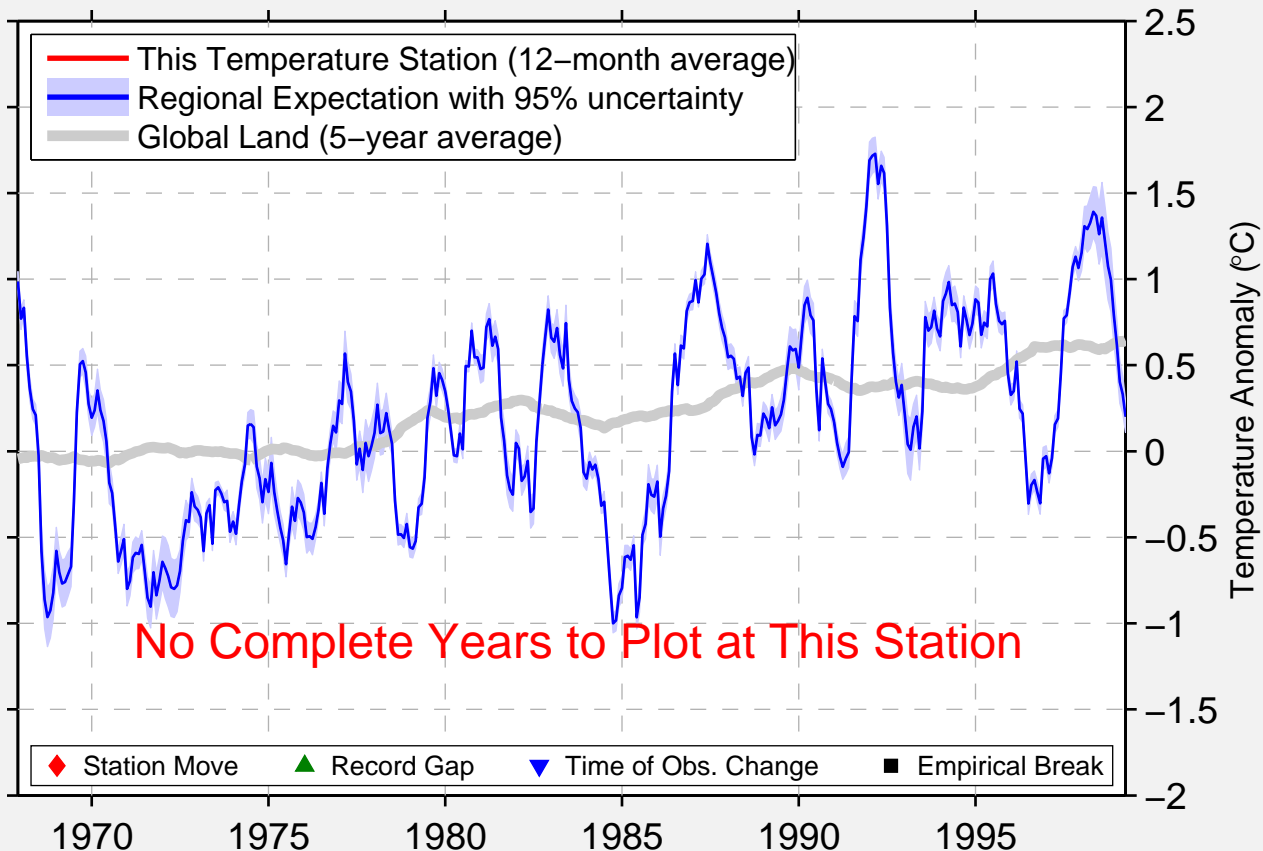

CHILLIWACK R FOLEY CREEK

49.100 N, 121.630 W (Canada)

No Complete Years to Plot at This Station

◆ Station Move ▲ Record Gap ▼ Time of Obs. Change ■ Empirical Break