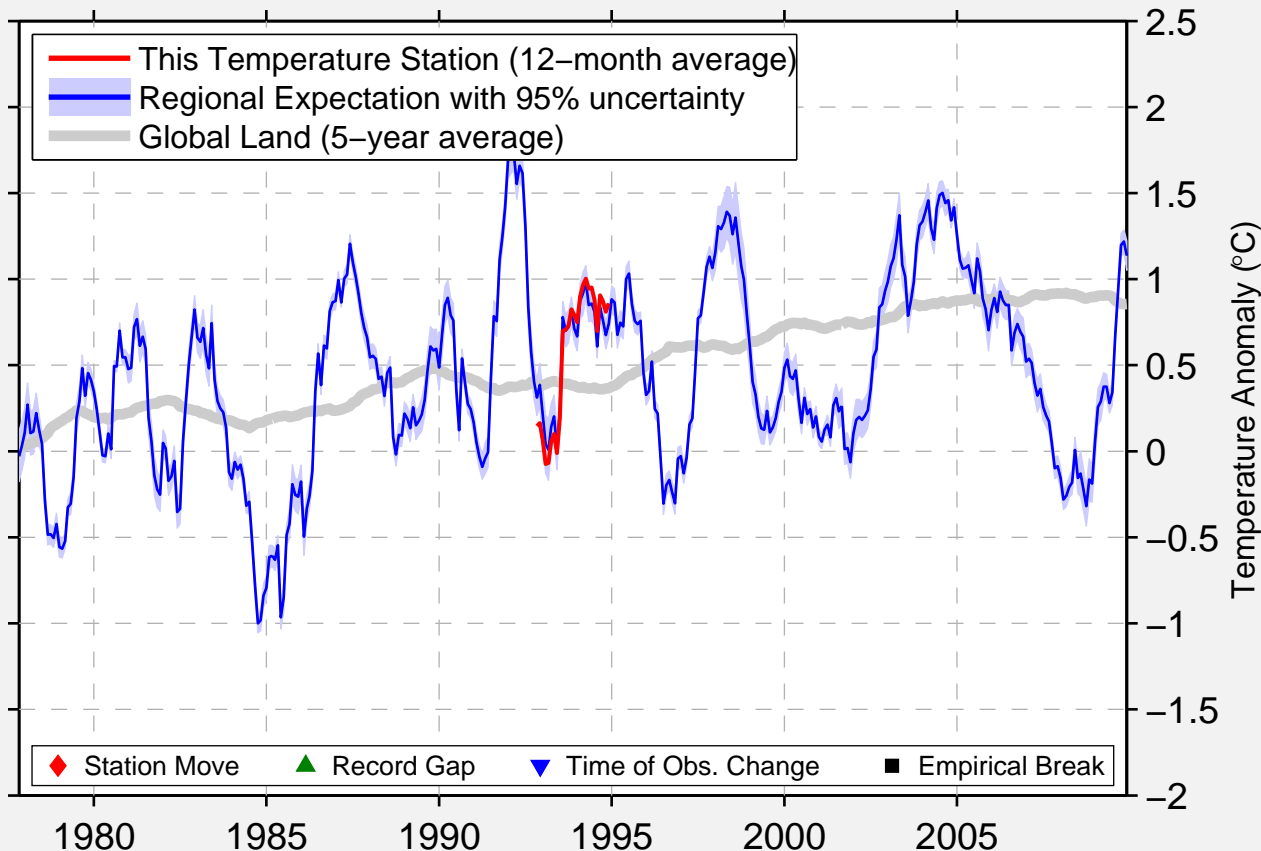

SAND HEADS (LS)

49.100 N, 123.300 W (Canada)

Data Quality Controlled and Aligned at Breakpoints

Berkeley Earth