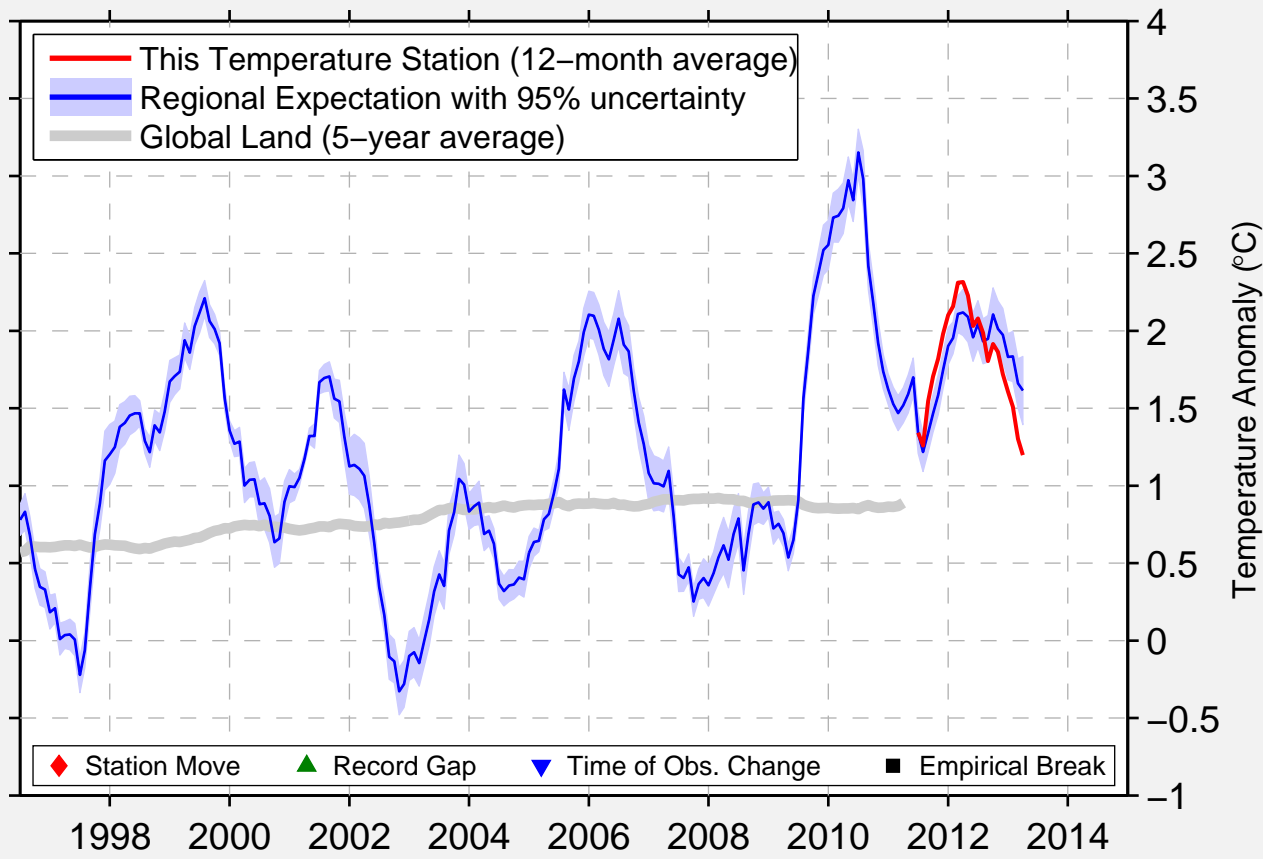

# CAP CHAT

49.083 N, 66.733 W (Canada)

Data Quality Controlled and Aligned at Breakpoints

Berkeley Earth