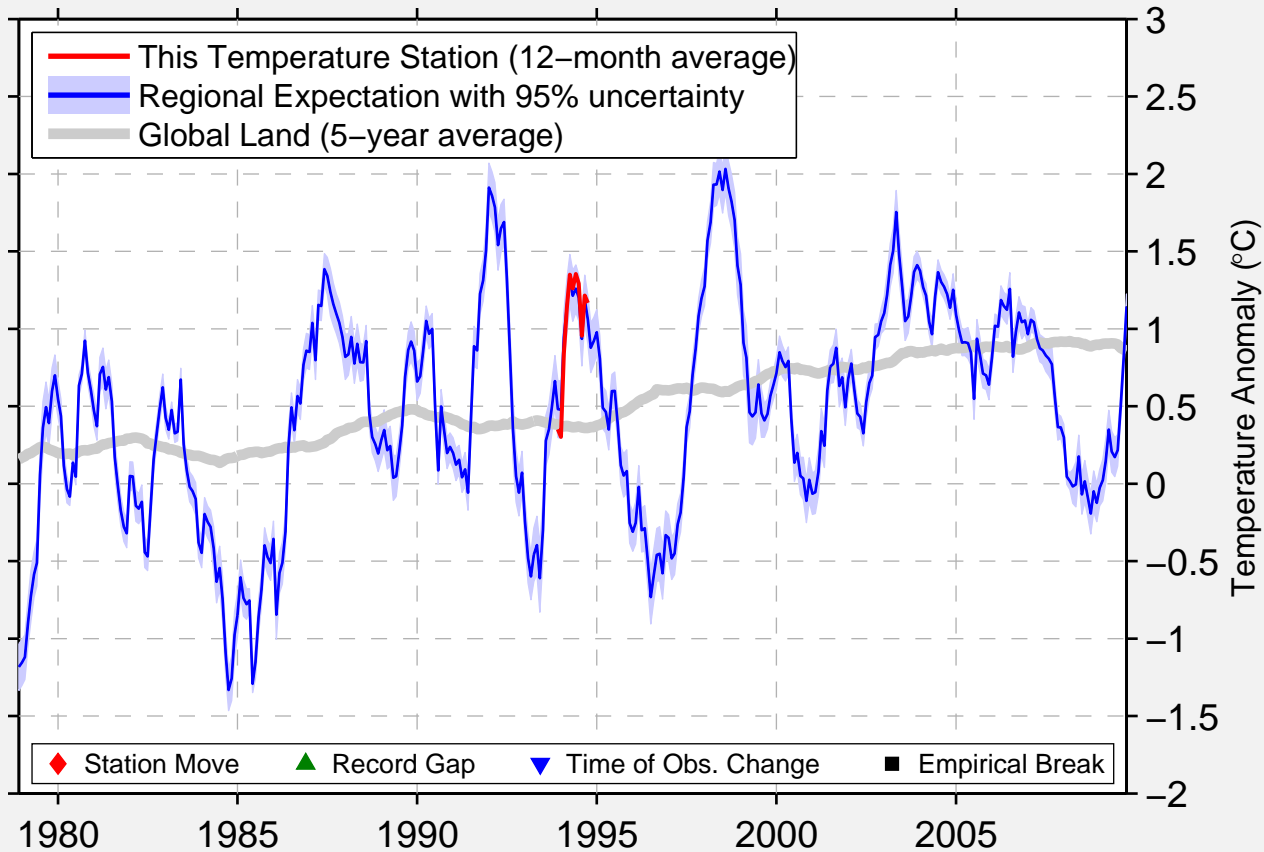

CRESTON (AUTO8)

49.083 N, 116.500 W (Canada)

Data Quality Controlled and Aligned at Breakpoints

Berkeley Earth