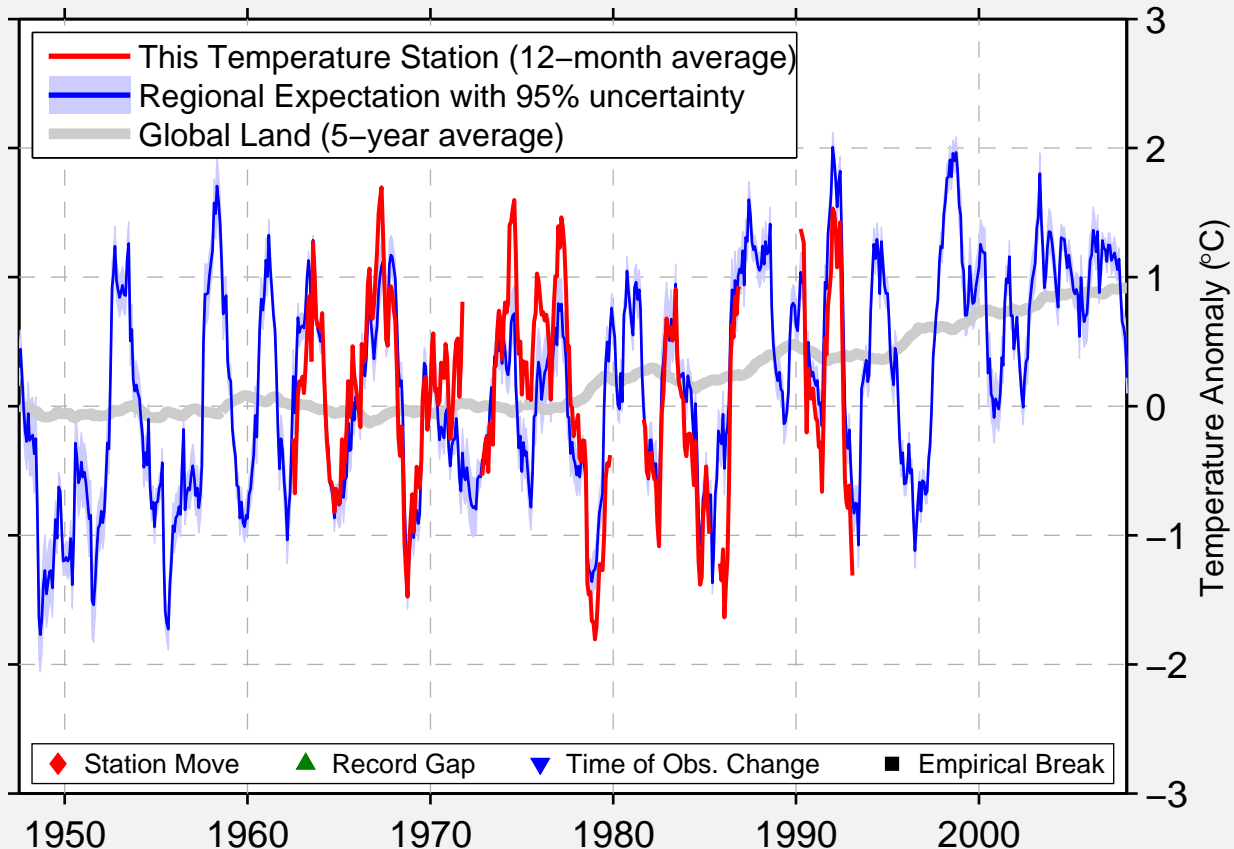

# GRASMERE

49.080 N, 115.070 W (Canada)

Data Quality Controlled and Aligned at Breakpoints

Berkeley Earth