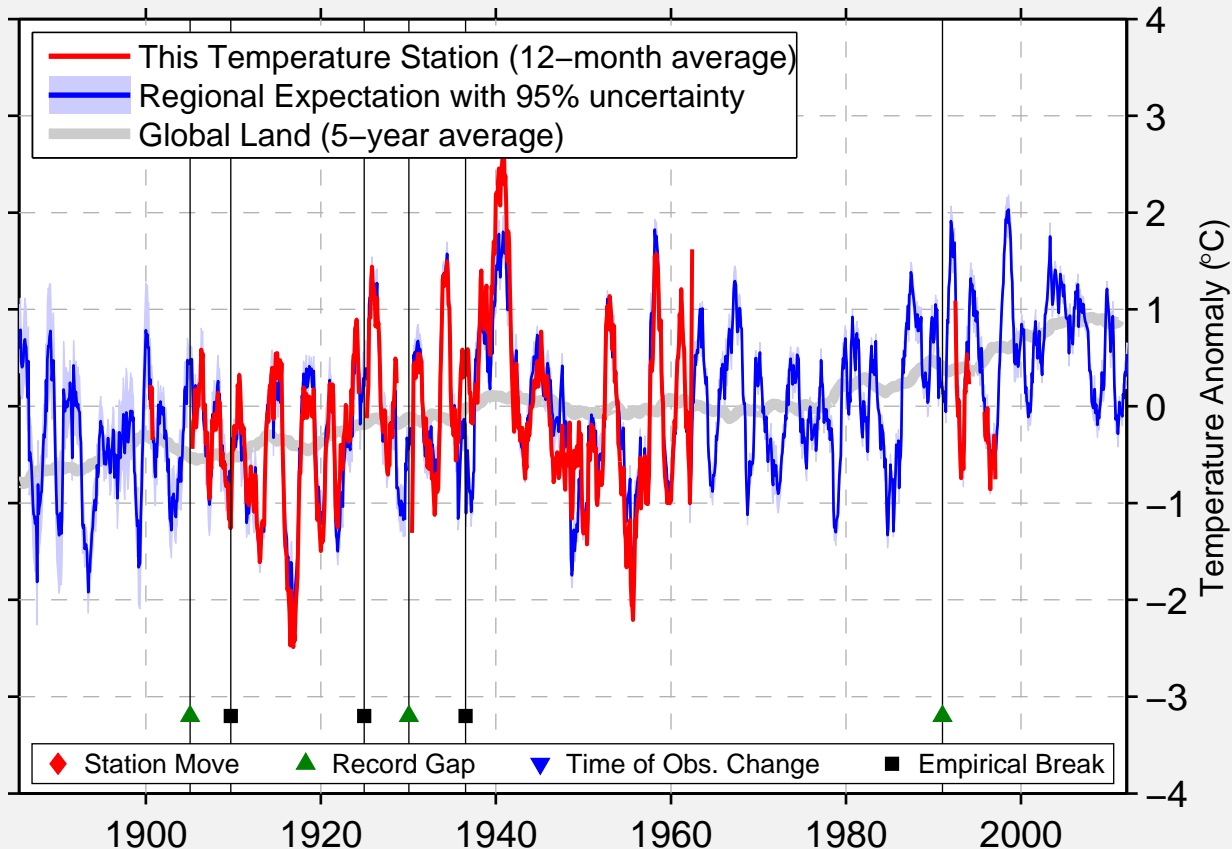

# ROSSLAND CITY YARD, BC

49.080 N, 117.800 W (Canada)

Data Quality Controlled and Aligned at Breakpoints

Berkeley Earth