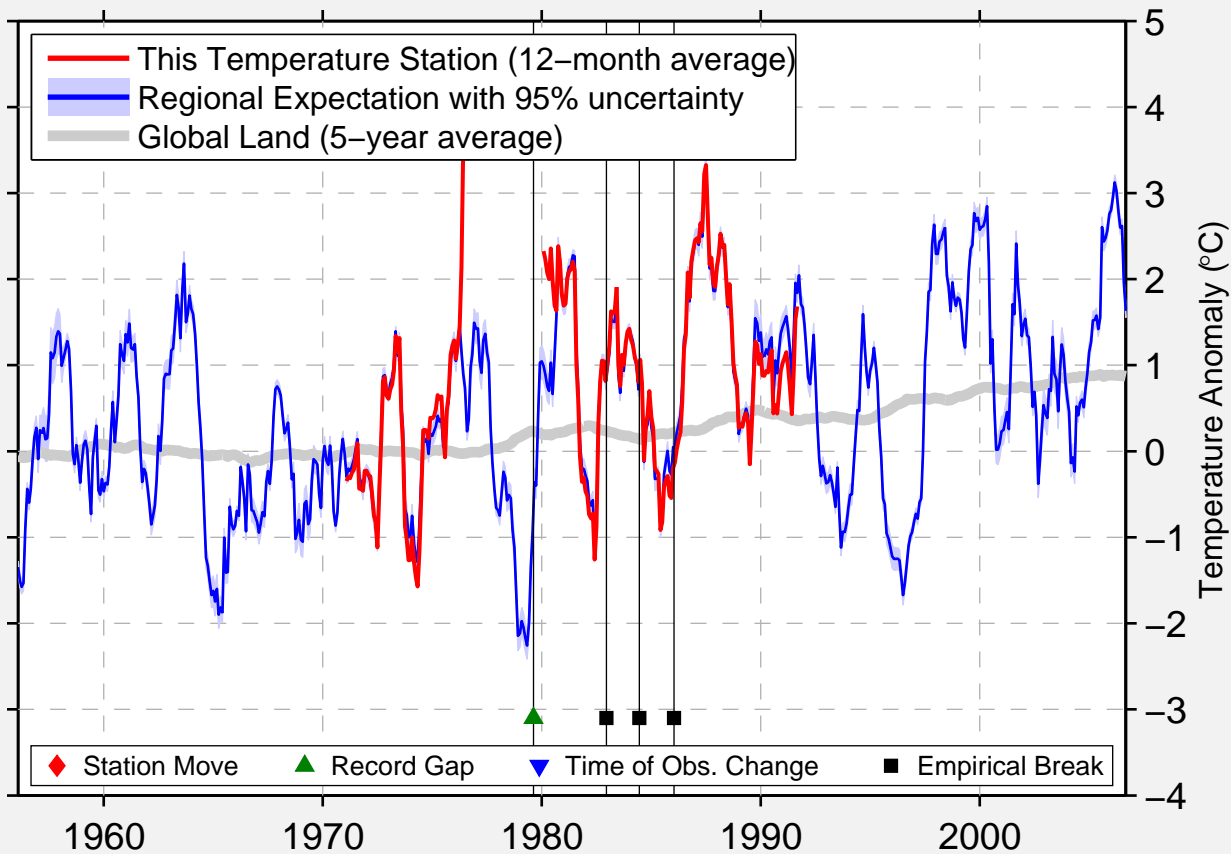

CARTWRIGHT

49.075 N, 99.385 W (Canada)

Data Quality Controlled and Aligned at Breakpoints

Berkeley Earth