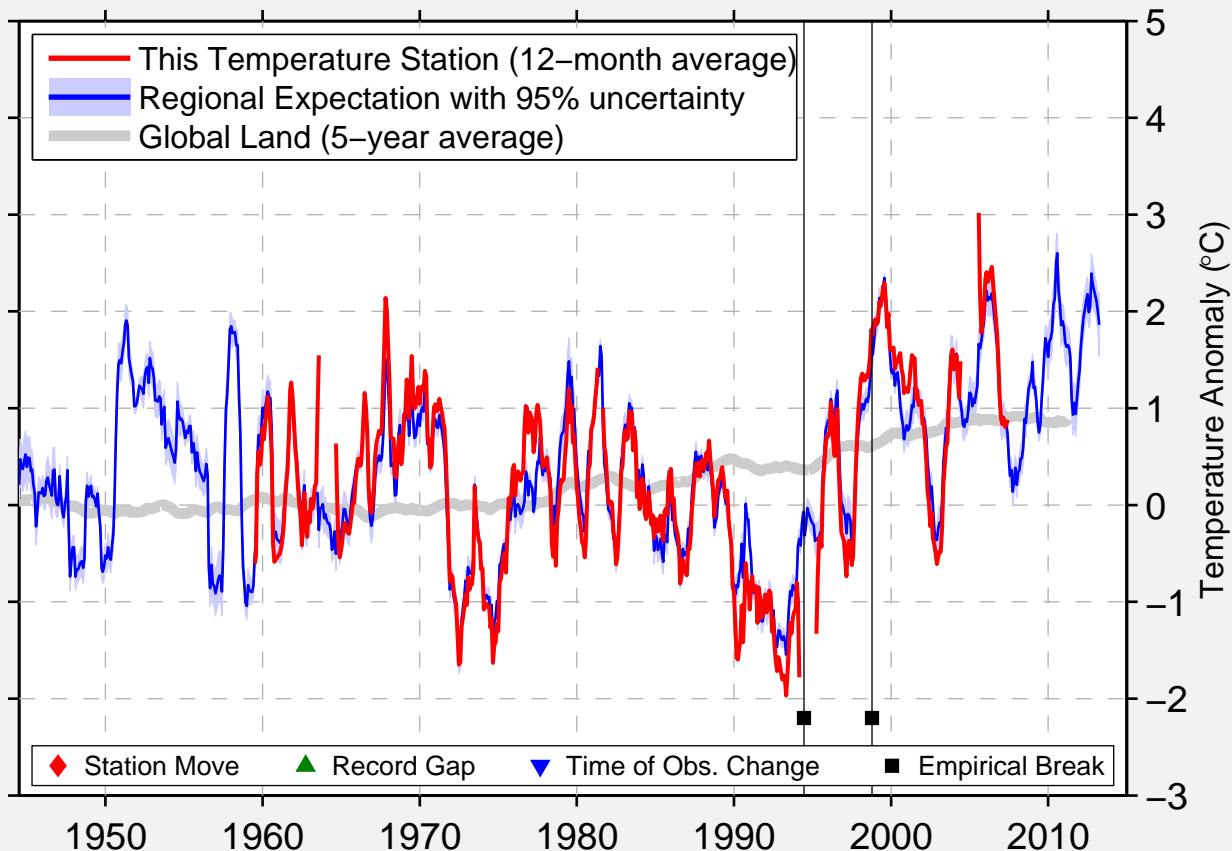

RATTLING BRK NORRIS ARM

49.070 N, 55.300 W (Canada)

Data Quality Controlled and Aligned at Breakpoints

Berkeley Earth