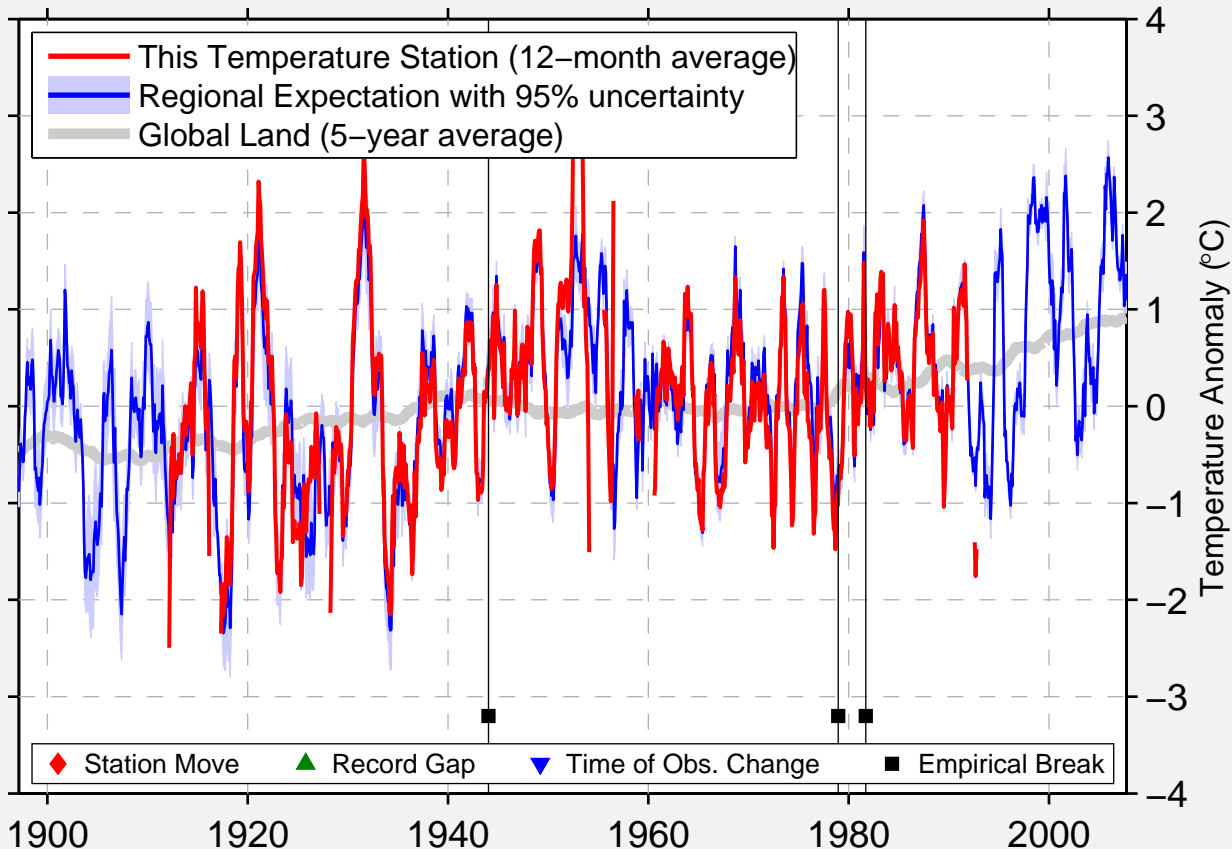

COCHRANE, ON

49.070 N, 81.030 W (Canada)

Data Quality Controlled and Aligned at Breakpoints

Berkeley Earth