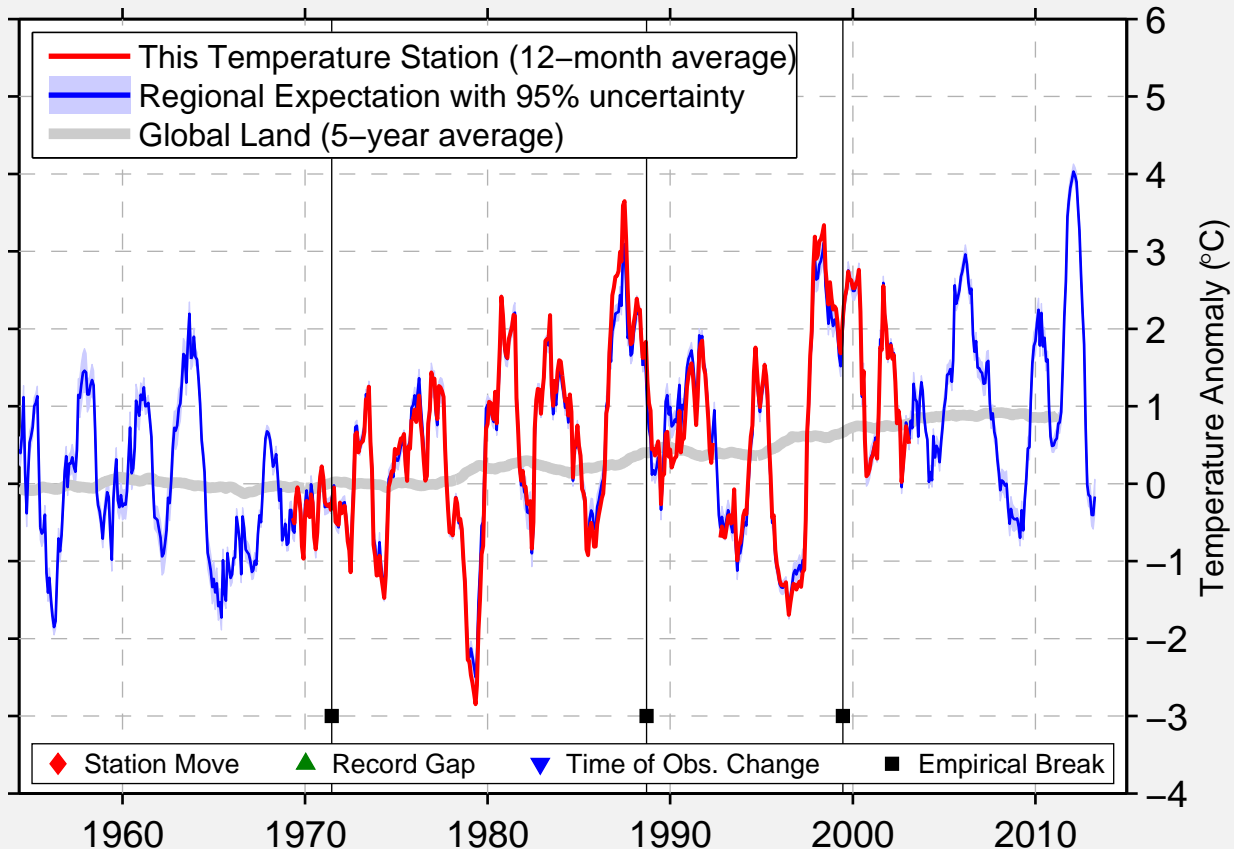

PLUM COULEE

49.050 N, 97.800 W (Canada)

Data Quality Controlled and Aligned at Breakpoints

Berkeley Earth