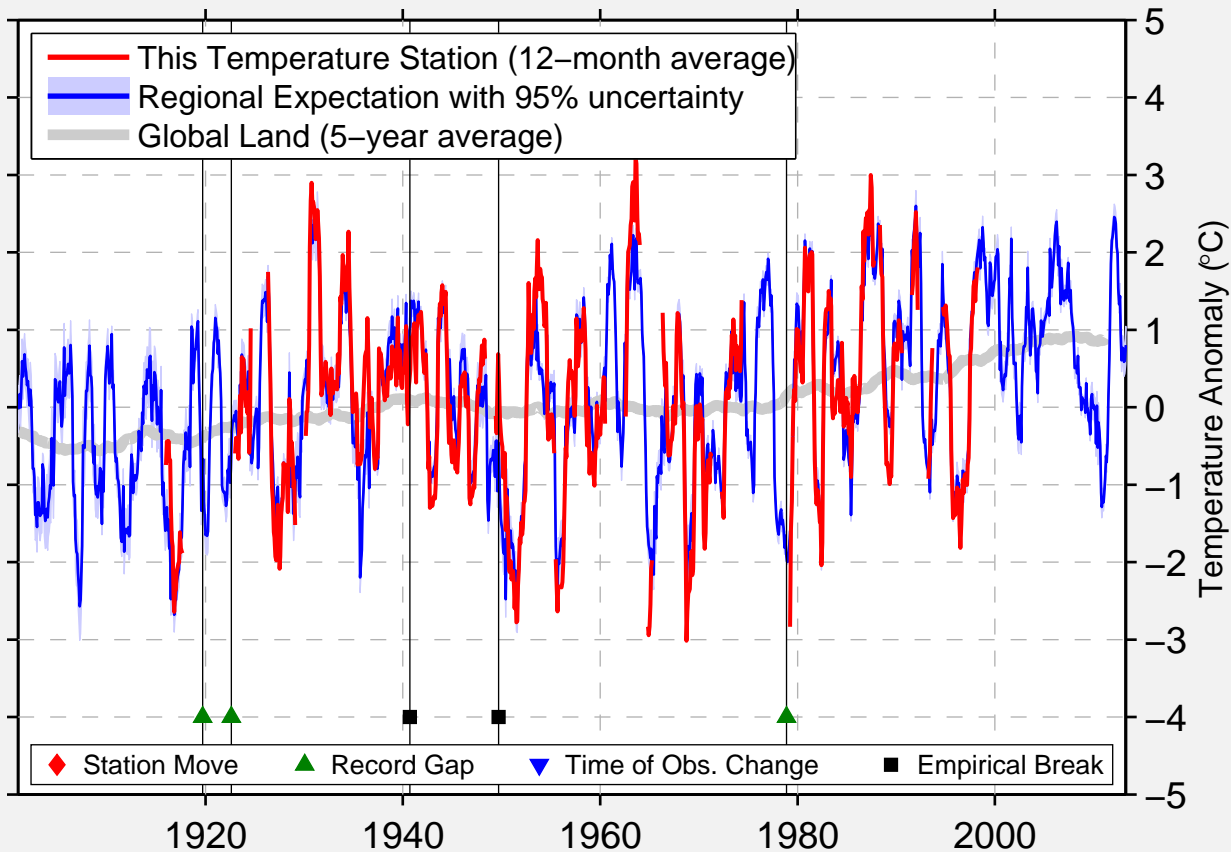

WILLOW CREEK

49.050 N, 109.870 W (Canada)

Data Quality Controlled and Aligned at Breakpoints

Berkeley Earth