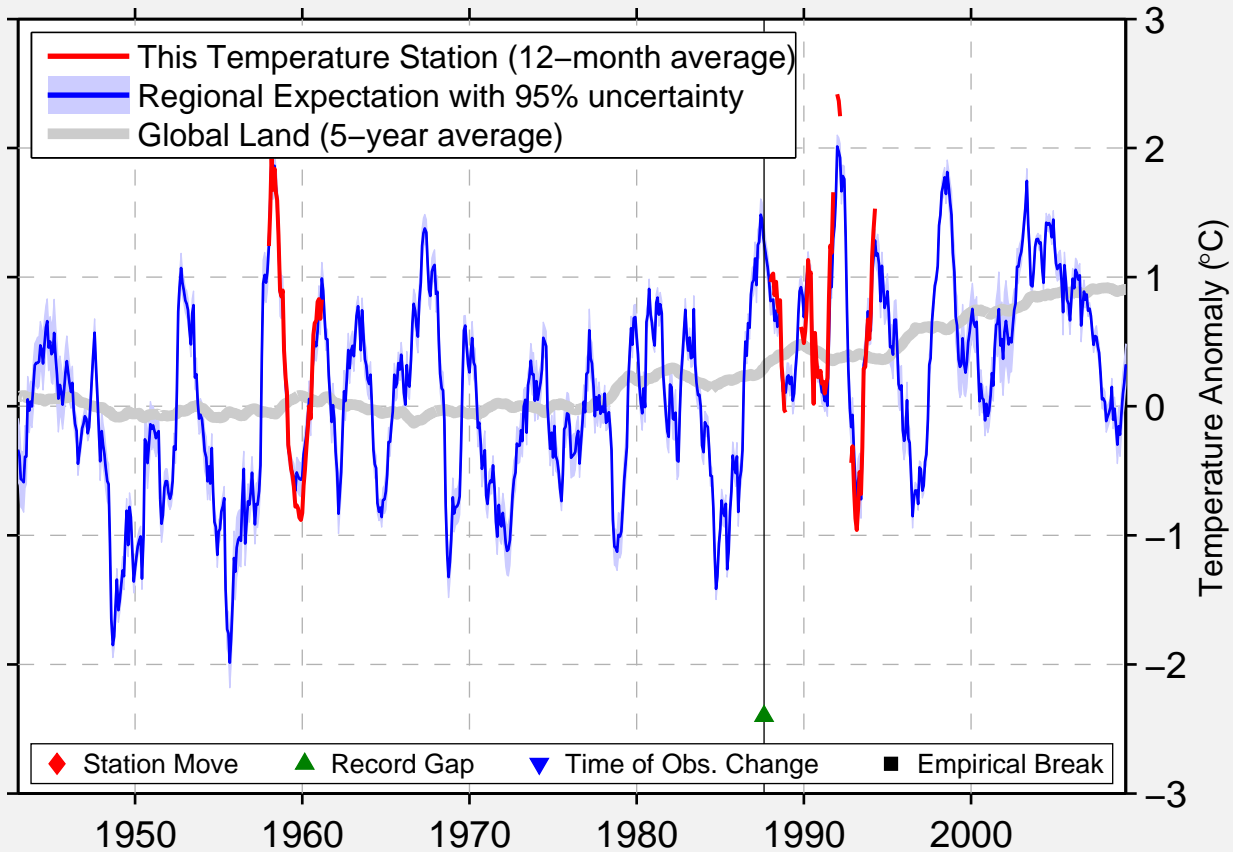

BRIDESVILLE

49.050 N, 119.170 W (Canada)

Data Quality Controlled and Aligned at Breakpoints

Berkeley Earth