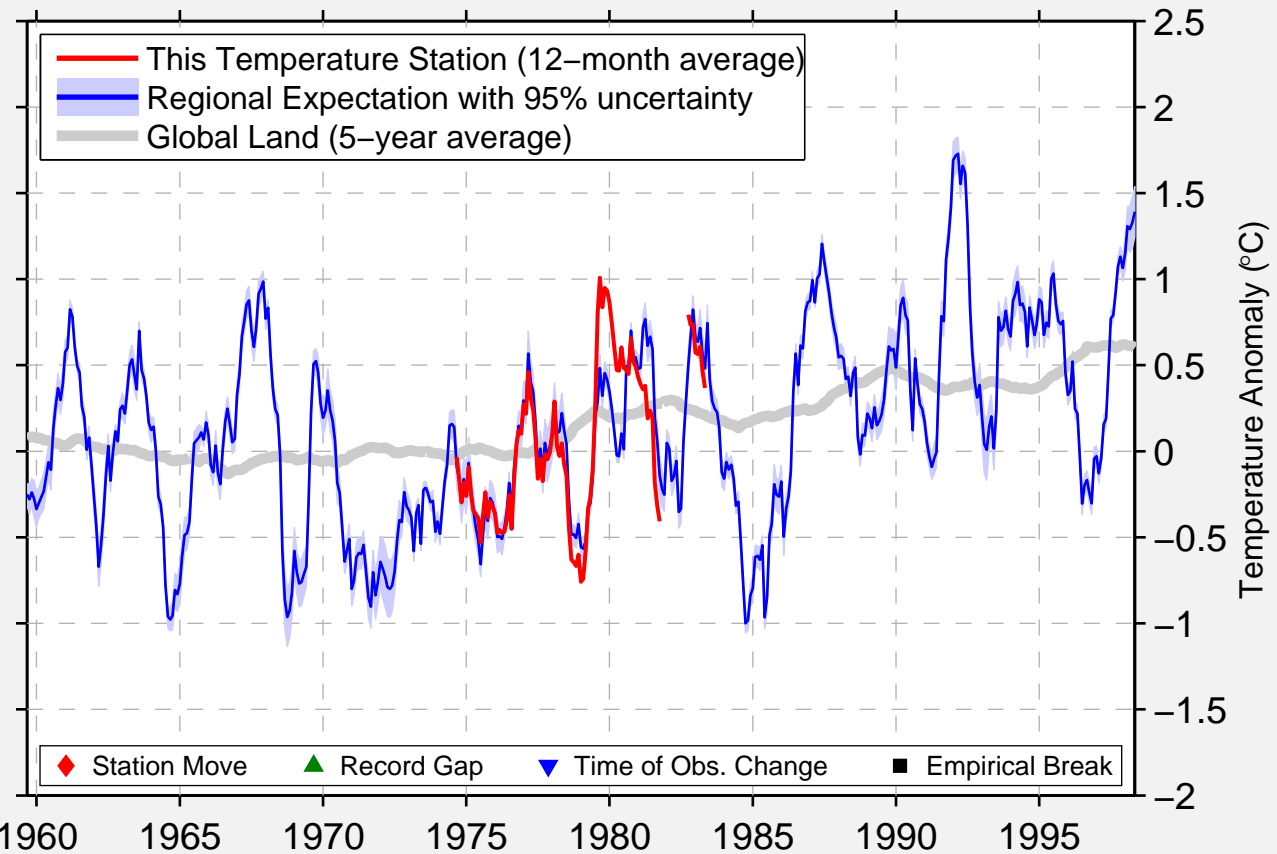

SURREY SUNNYSIDE

49.050 N, 122.770 W (Canada)

Data Quality Controlled and Aligned at Breakpoints

Berkeley Earth