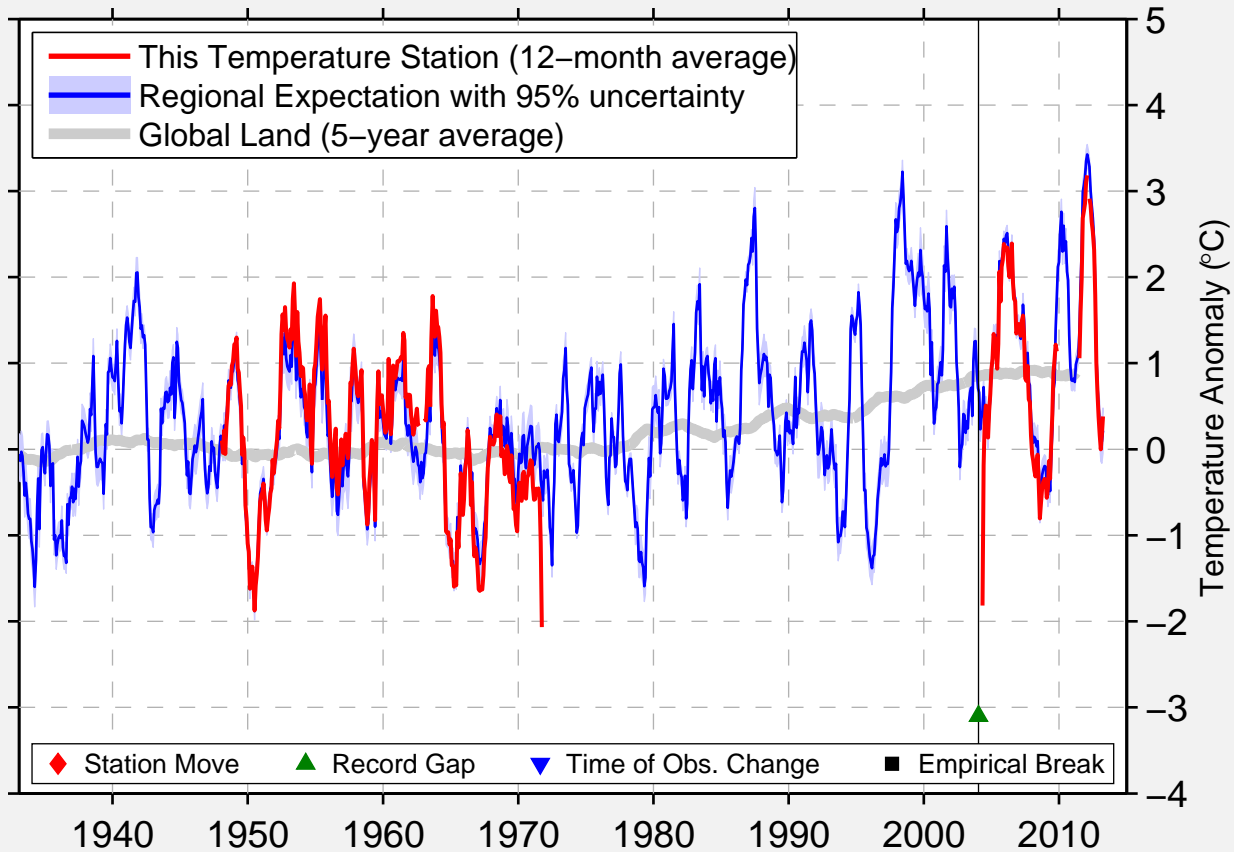

UPSALA (AUT)

49.040 N, 90.470 W (Canada)

Data Quality Controlled and Aligned at Breakpoints

Berkeley Earth