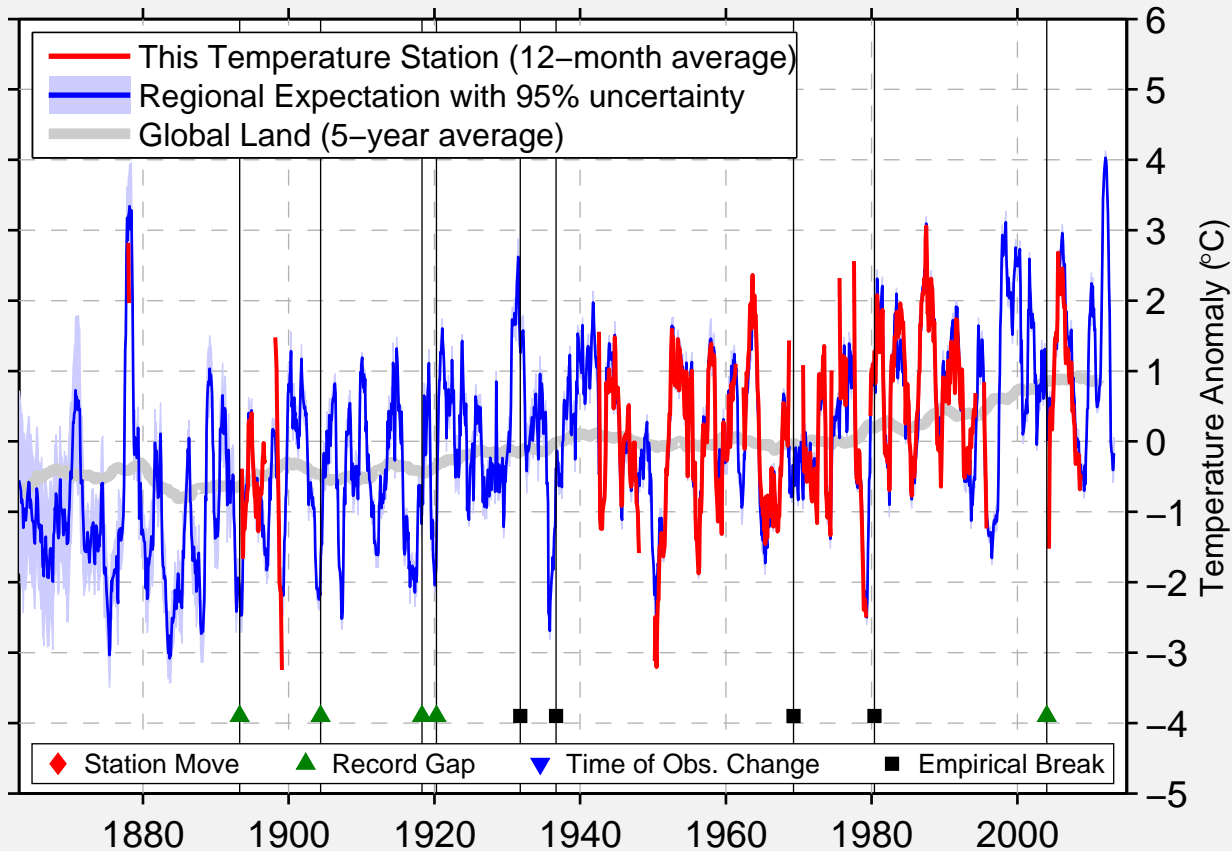

EMERSON AUT

49.035 N, 97.220 W (Canada)

Data Quality Controlled and Aligned at Breakpoints

Berkeley Earth