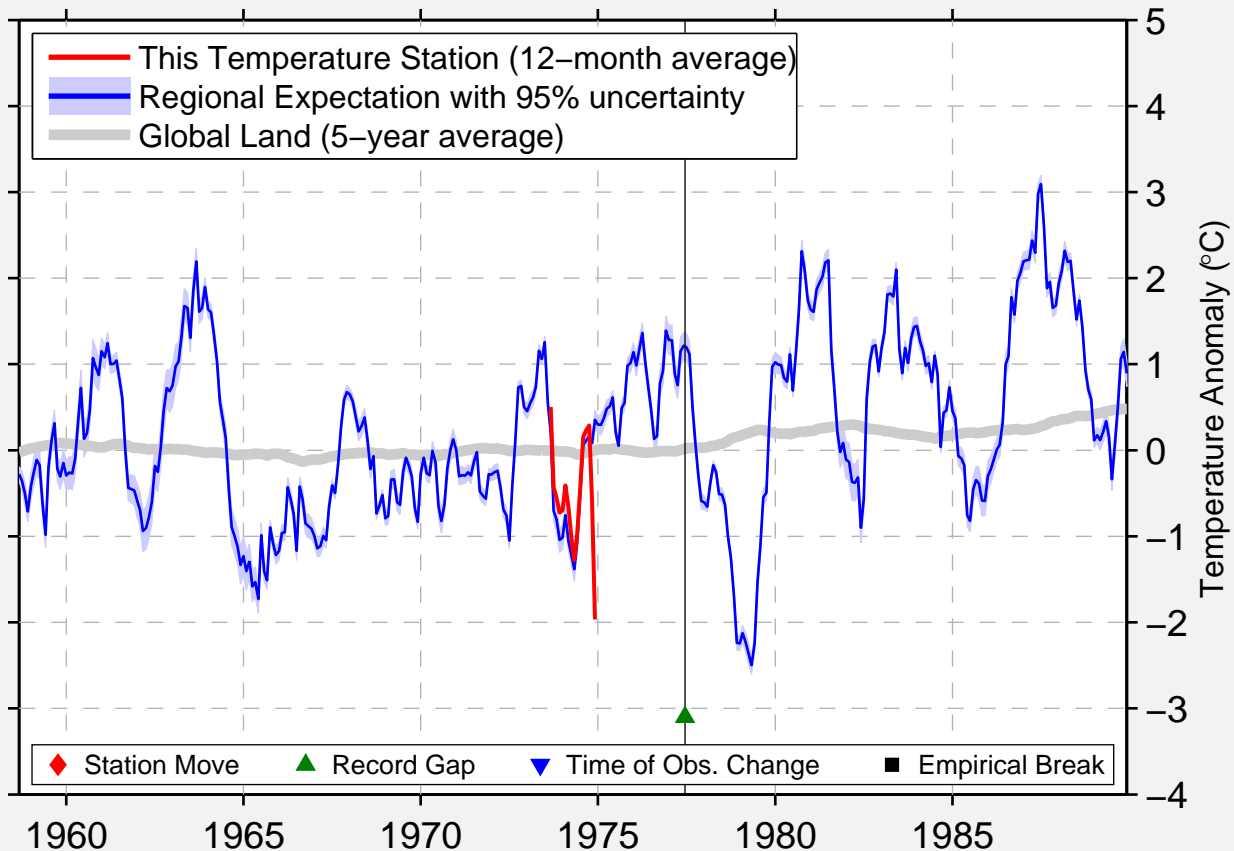

VICTORIA BEACH(AUT)

49.033 N, 97.567 W (Canada)

Data Quality Controlled and Aligned at Breakpoints

Berkeley Earth