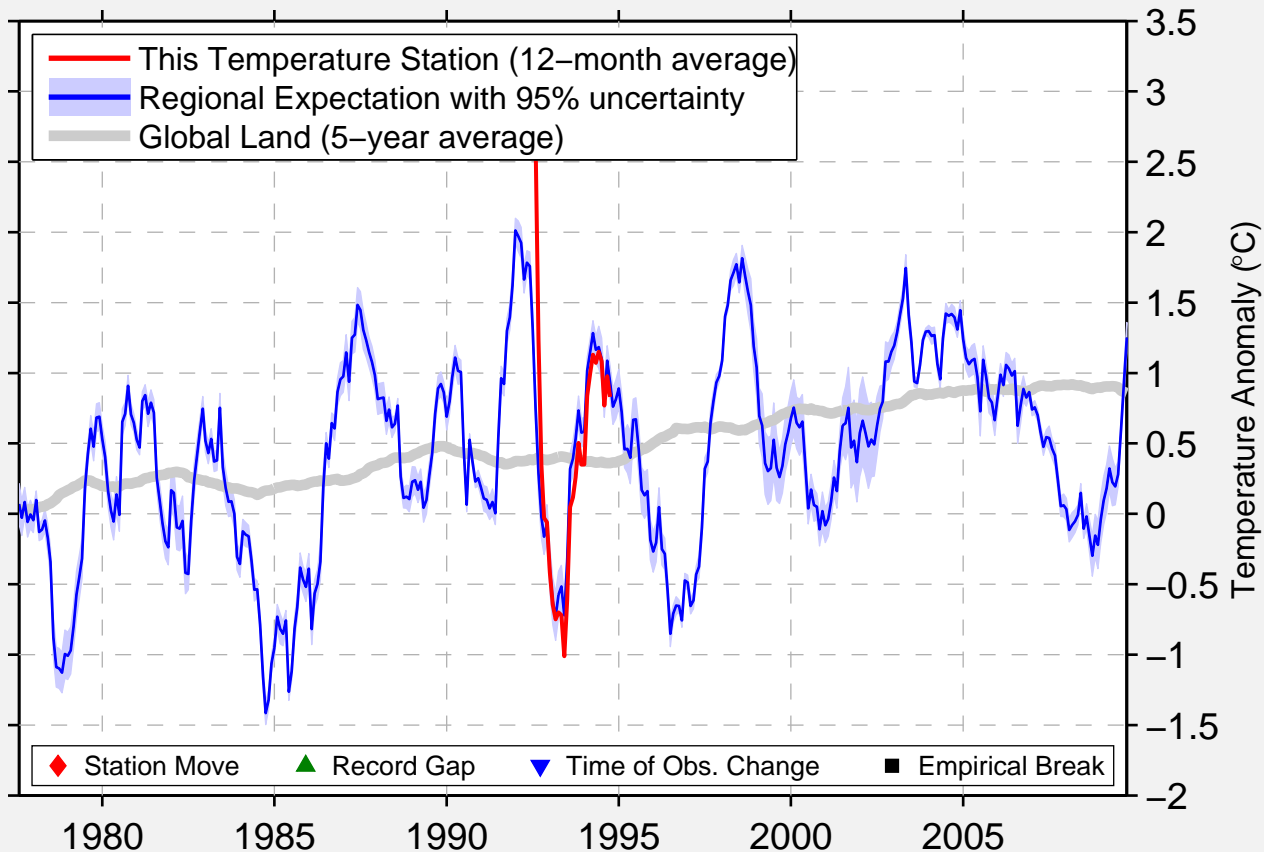

# OSOYOOS (AUTO8)

49.033 N, 119.433 W (Canada)

Data Quality Controlled and Aligned at Breakpoints

Berkeley Earth