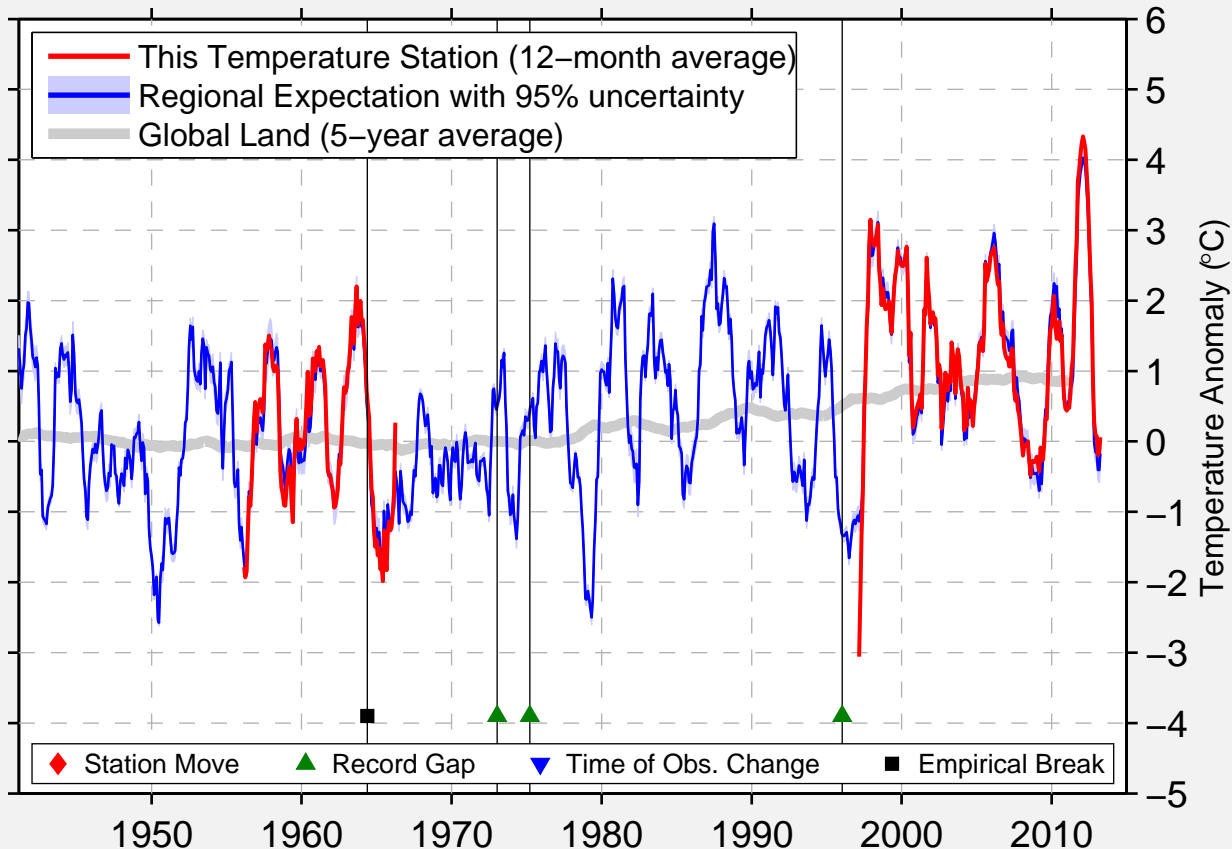

# GRETNA (AUT)

49.030 N, 97.570 W (Canada)

Data Quality Controlled and Aligned at Breakpoints

Berkeley Earth