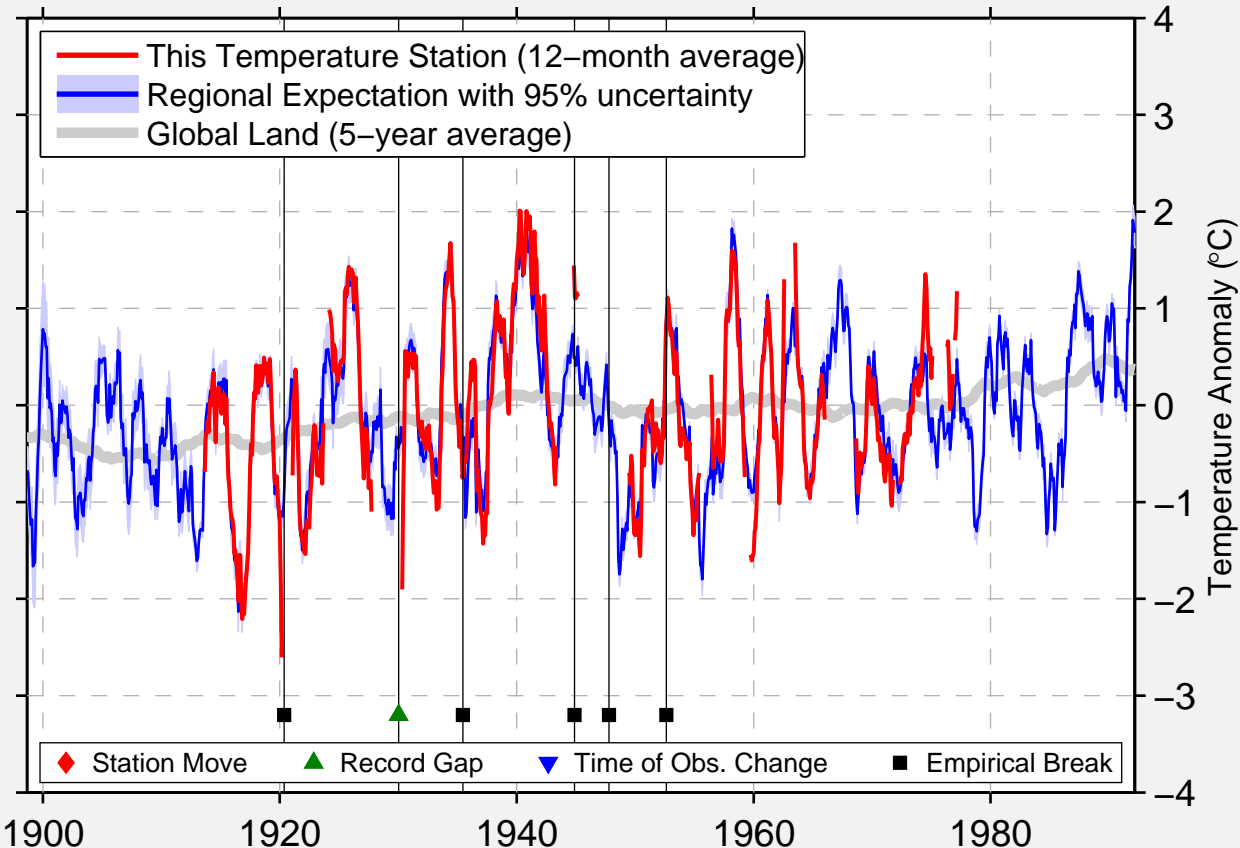

WANETA

49.020 N, 117.580 W (Canada)

1900 1920 1940 1960 1980
Data Quality Controlled and Aligned at Breakpoints

Berkeley Earth