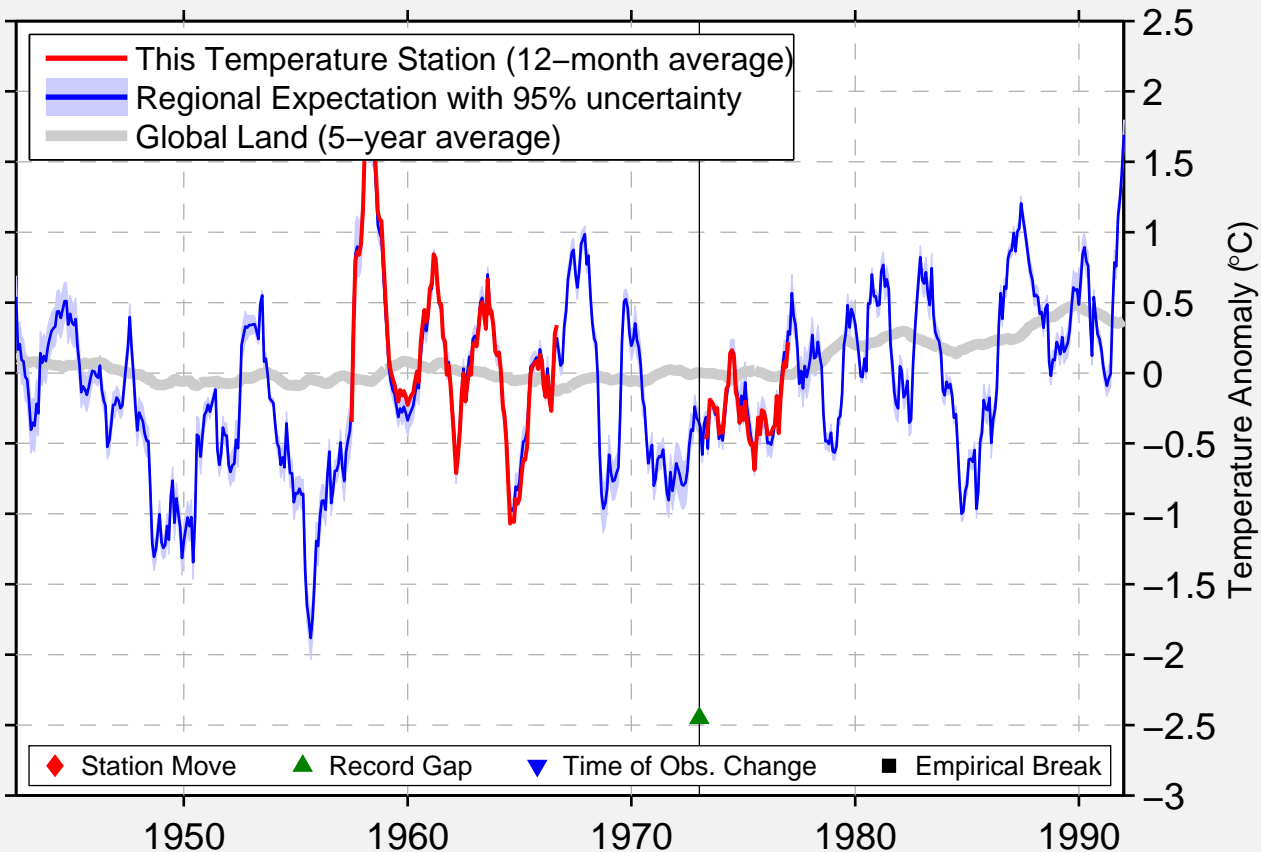

# ABBOTSFORD AIRPORT

49.017 N, 122.367 W (Canada)

Data Quality Controlled and Aligned at Breakpoints

Berkeley Earth