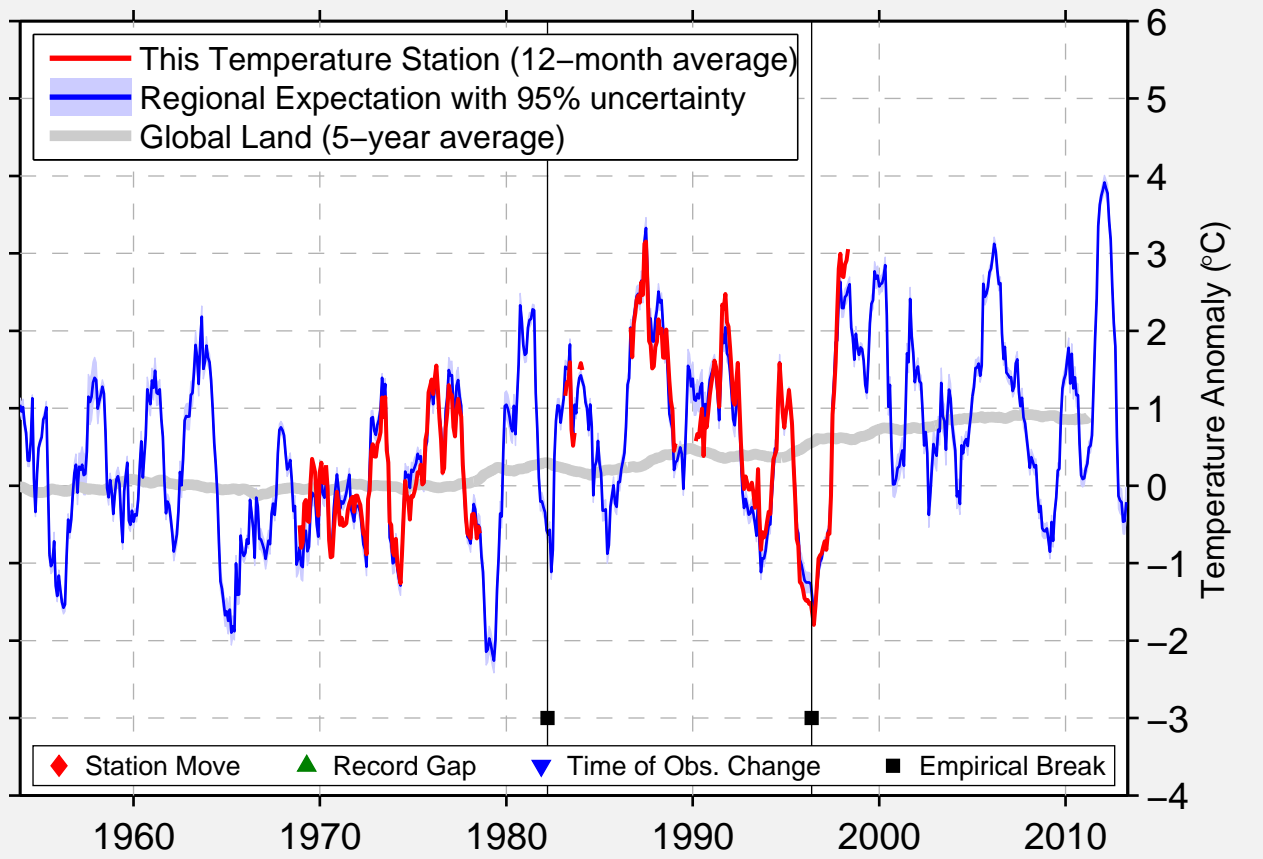

PEACE GARDENS

49.000 N, 100.050 W (Canada)

Data Quality Controlled and Aligned at Breakpoints

Berkeley Earth