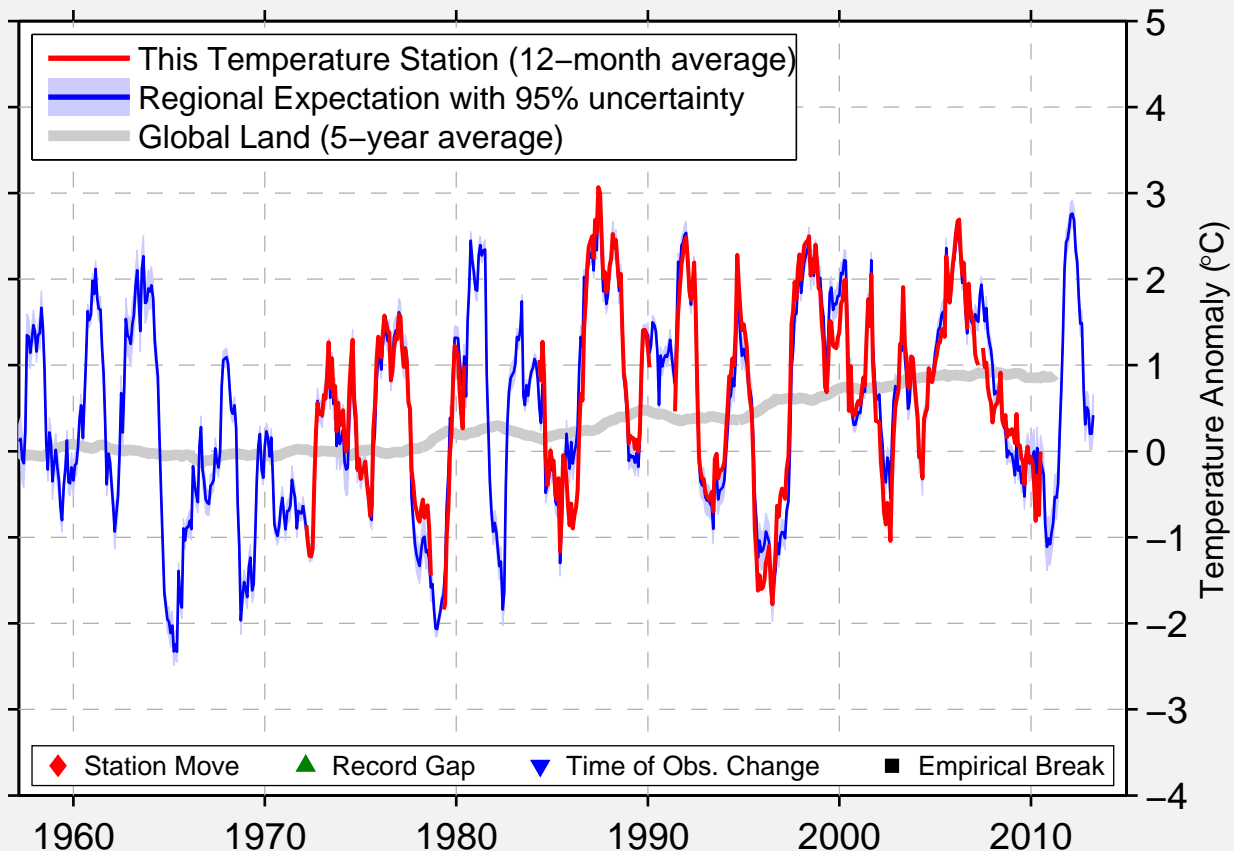

# TREELON

49.000 N, 108.380 W (Canada)

Data Quality Controlled and Aligned at Breakpoints

Berkeley Earth