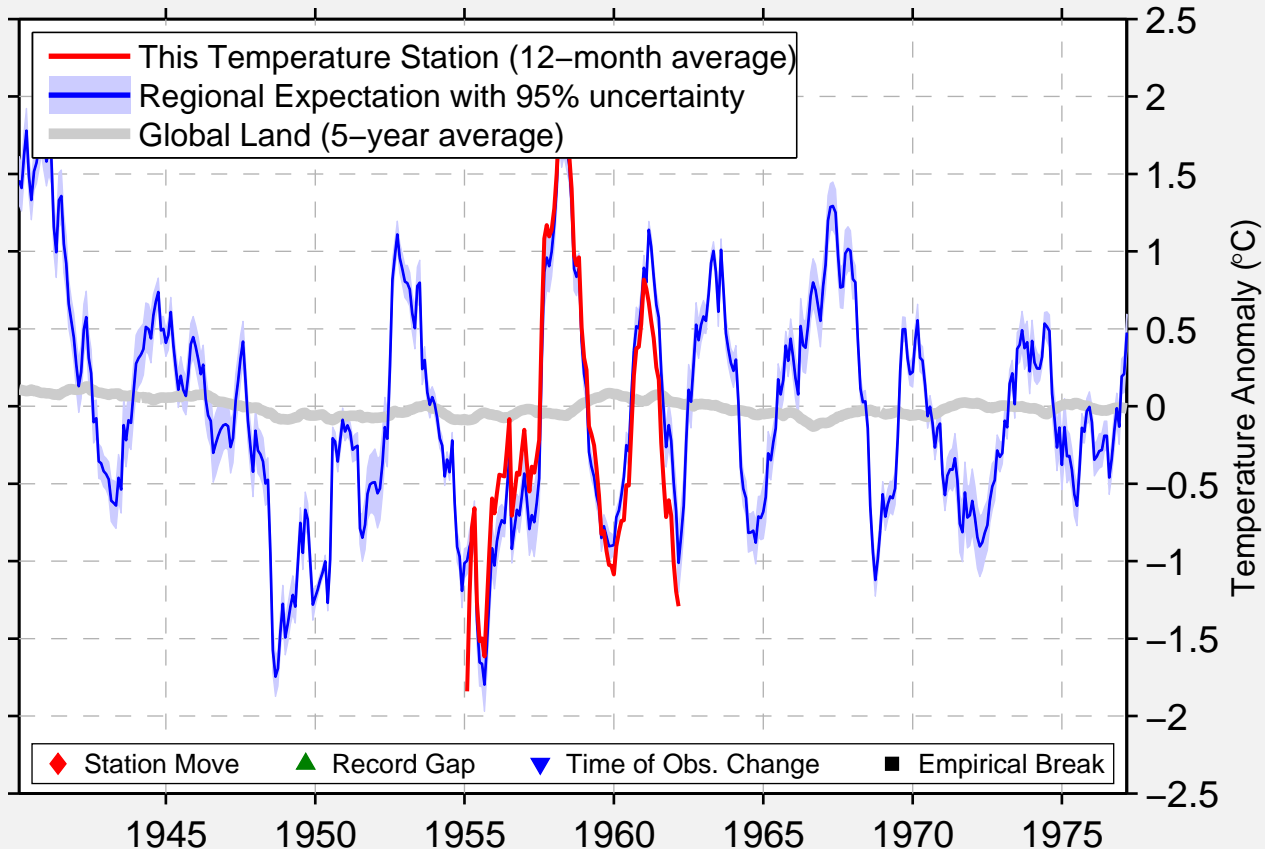

# PATERSON

49.000 N, 117.820 W (Canada)

Data Quality Controlled and Aligned at Breakpoints

Berkeley Earth