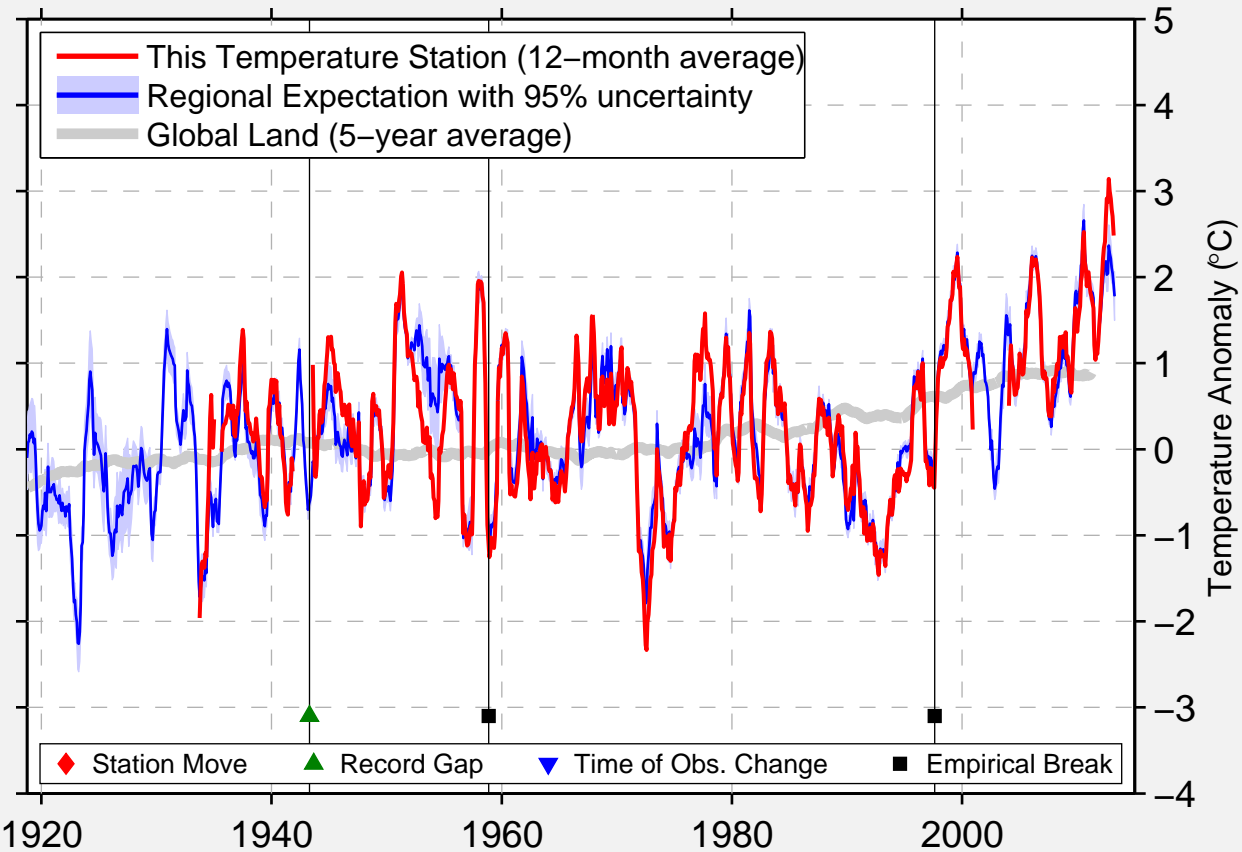

CORNER BROOK, NF

48.950 N, 57.950 W (Canada)

◆ Station Move ▲ Record Gap ▼ Time of Obs. Change ■ Empirical Break