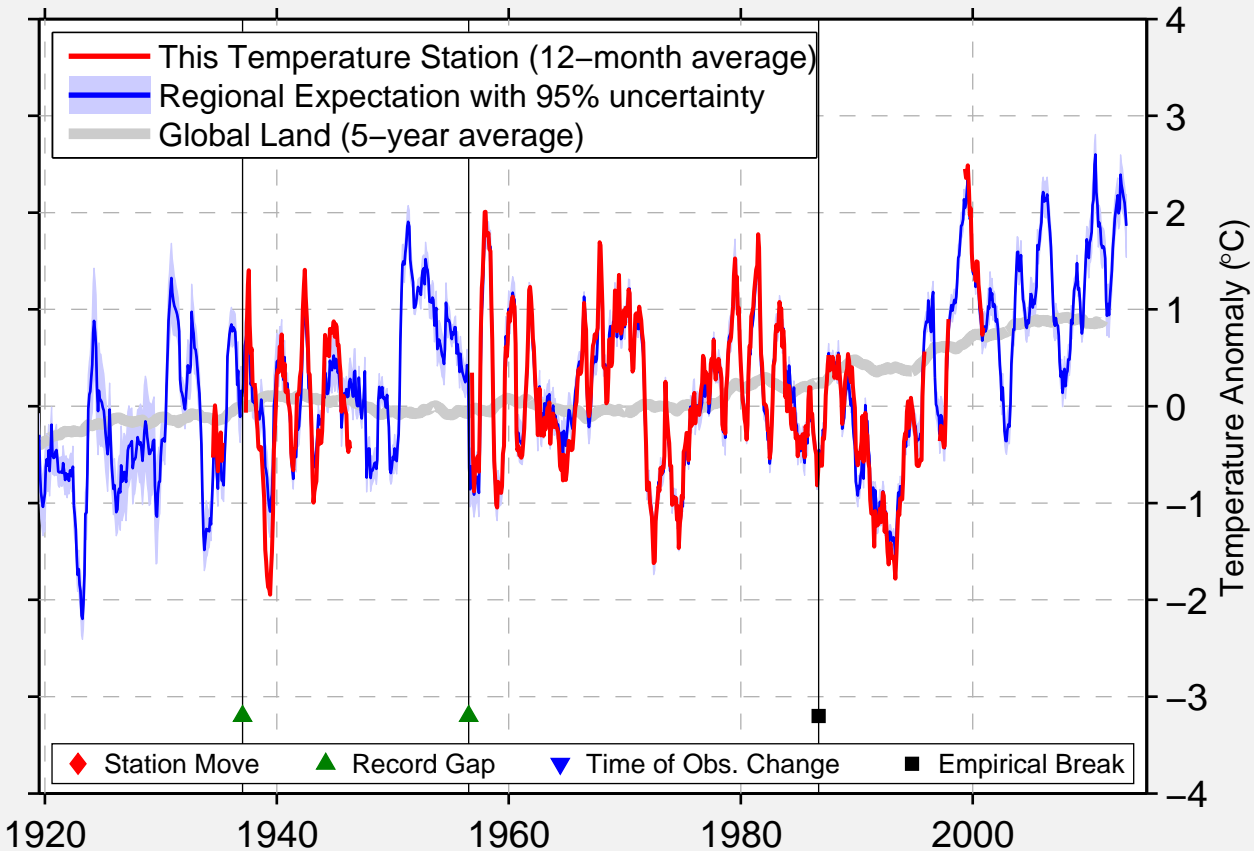

# GRAND FALLS,NF

48.930 N, 55.670 W (Canada)

Data Quality Controlled and Aligned at Breakpoints

Berkeley Earth