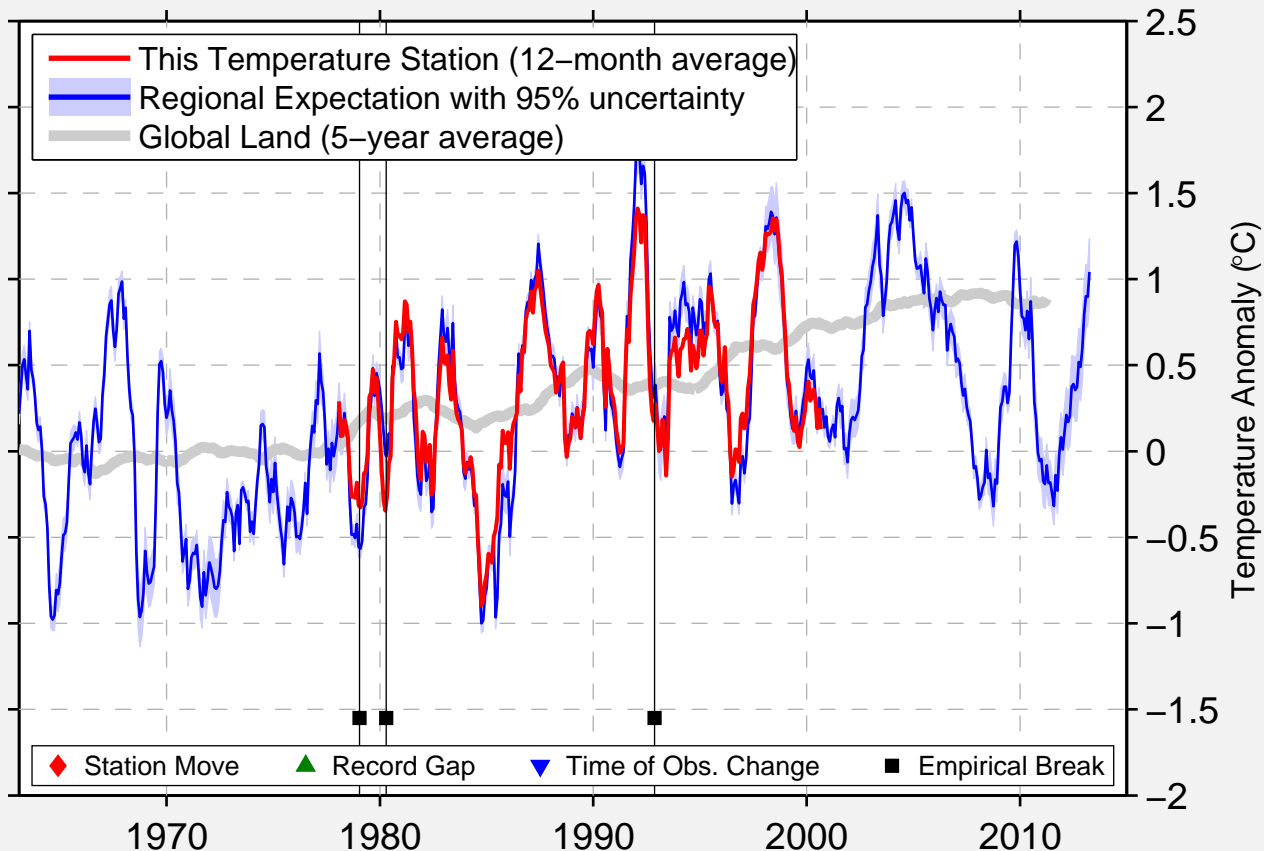

SALTSPRING IS CUSHEON LK

48.820 N, 123.480 W (Canada)

Data Quality Controlled and Aligned at Breakpoints

Berkeley Earth