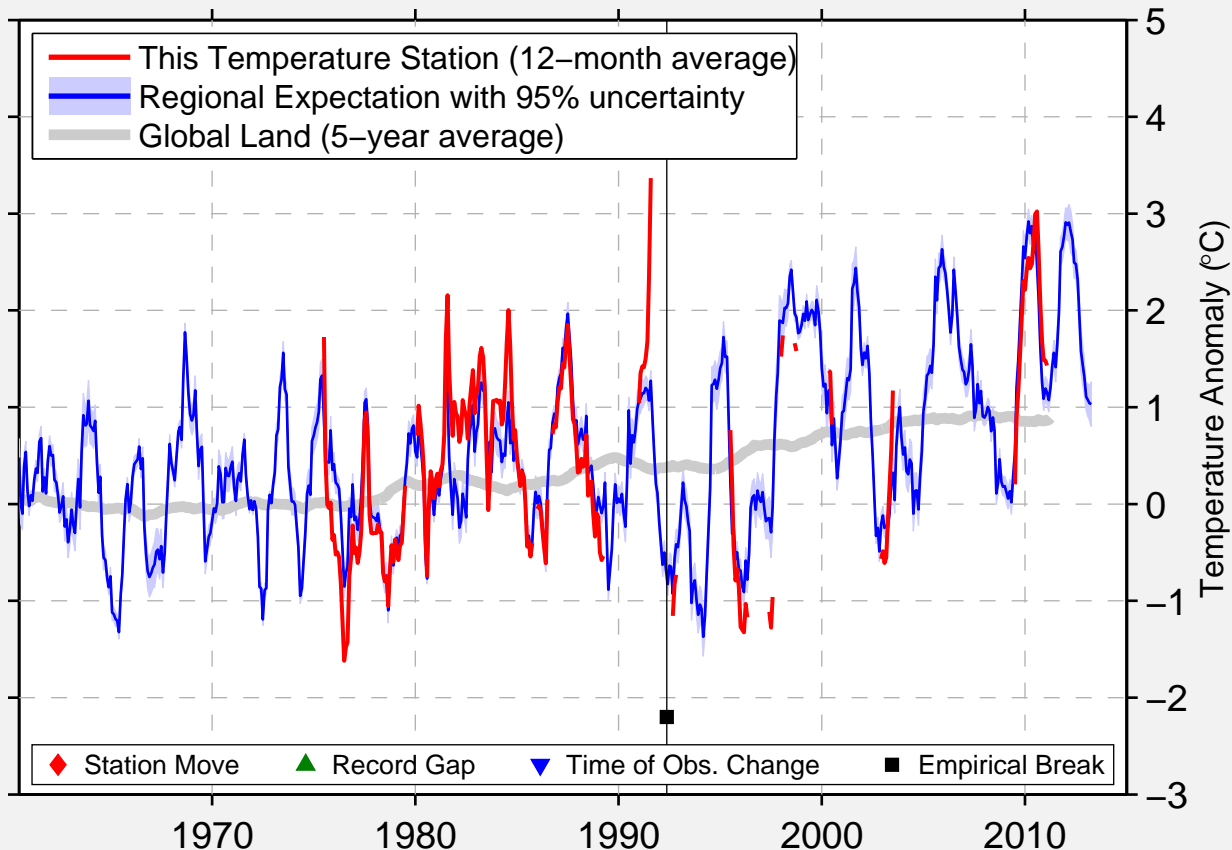

# LAC BERRY

48.800 N, 78.280 W (Canada)

Data Quality Controlled and Aligned at Breakpoints

Berkeley Earth